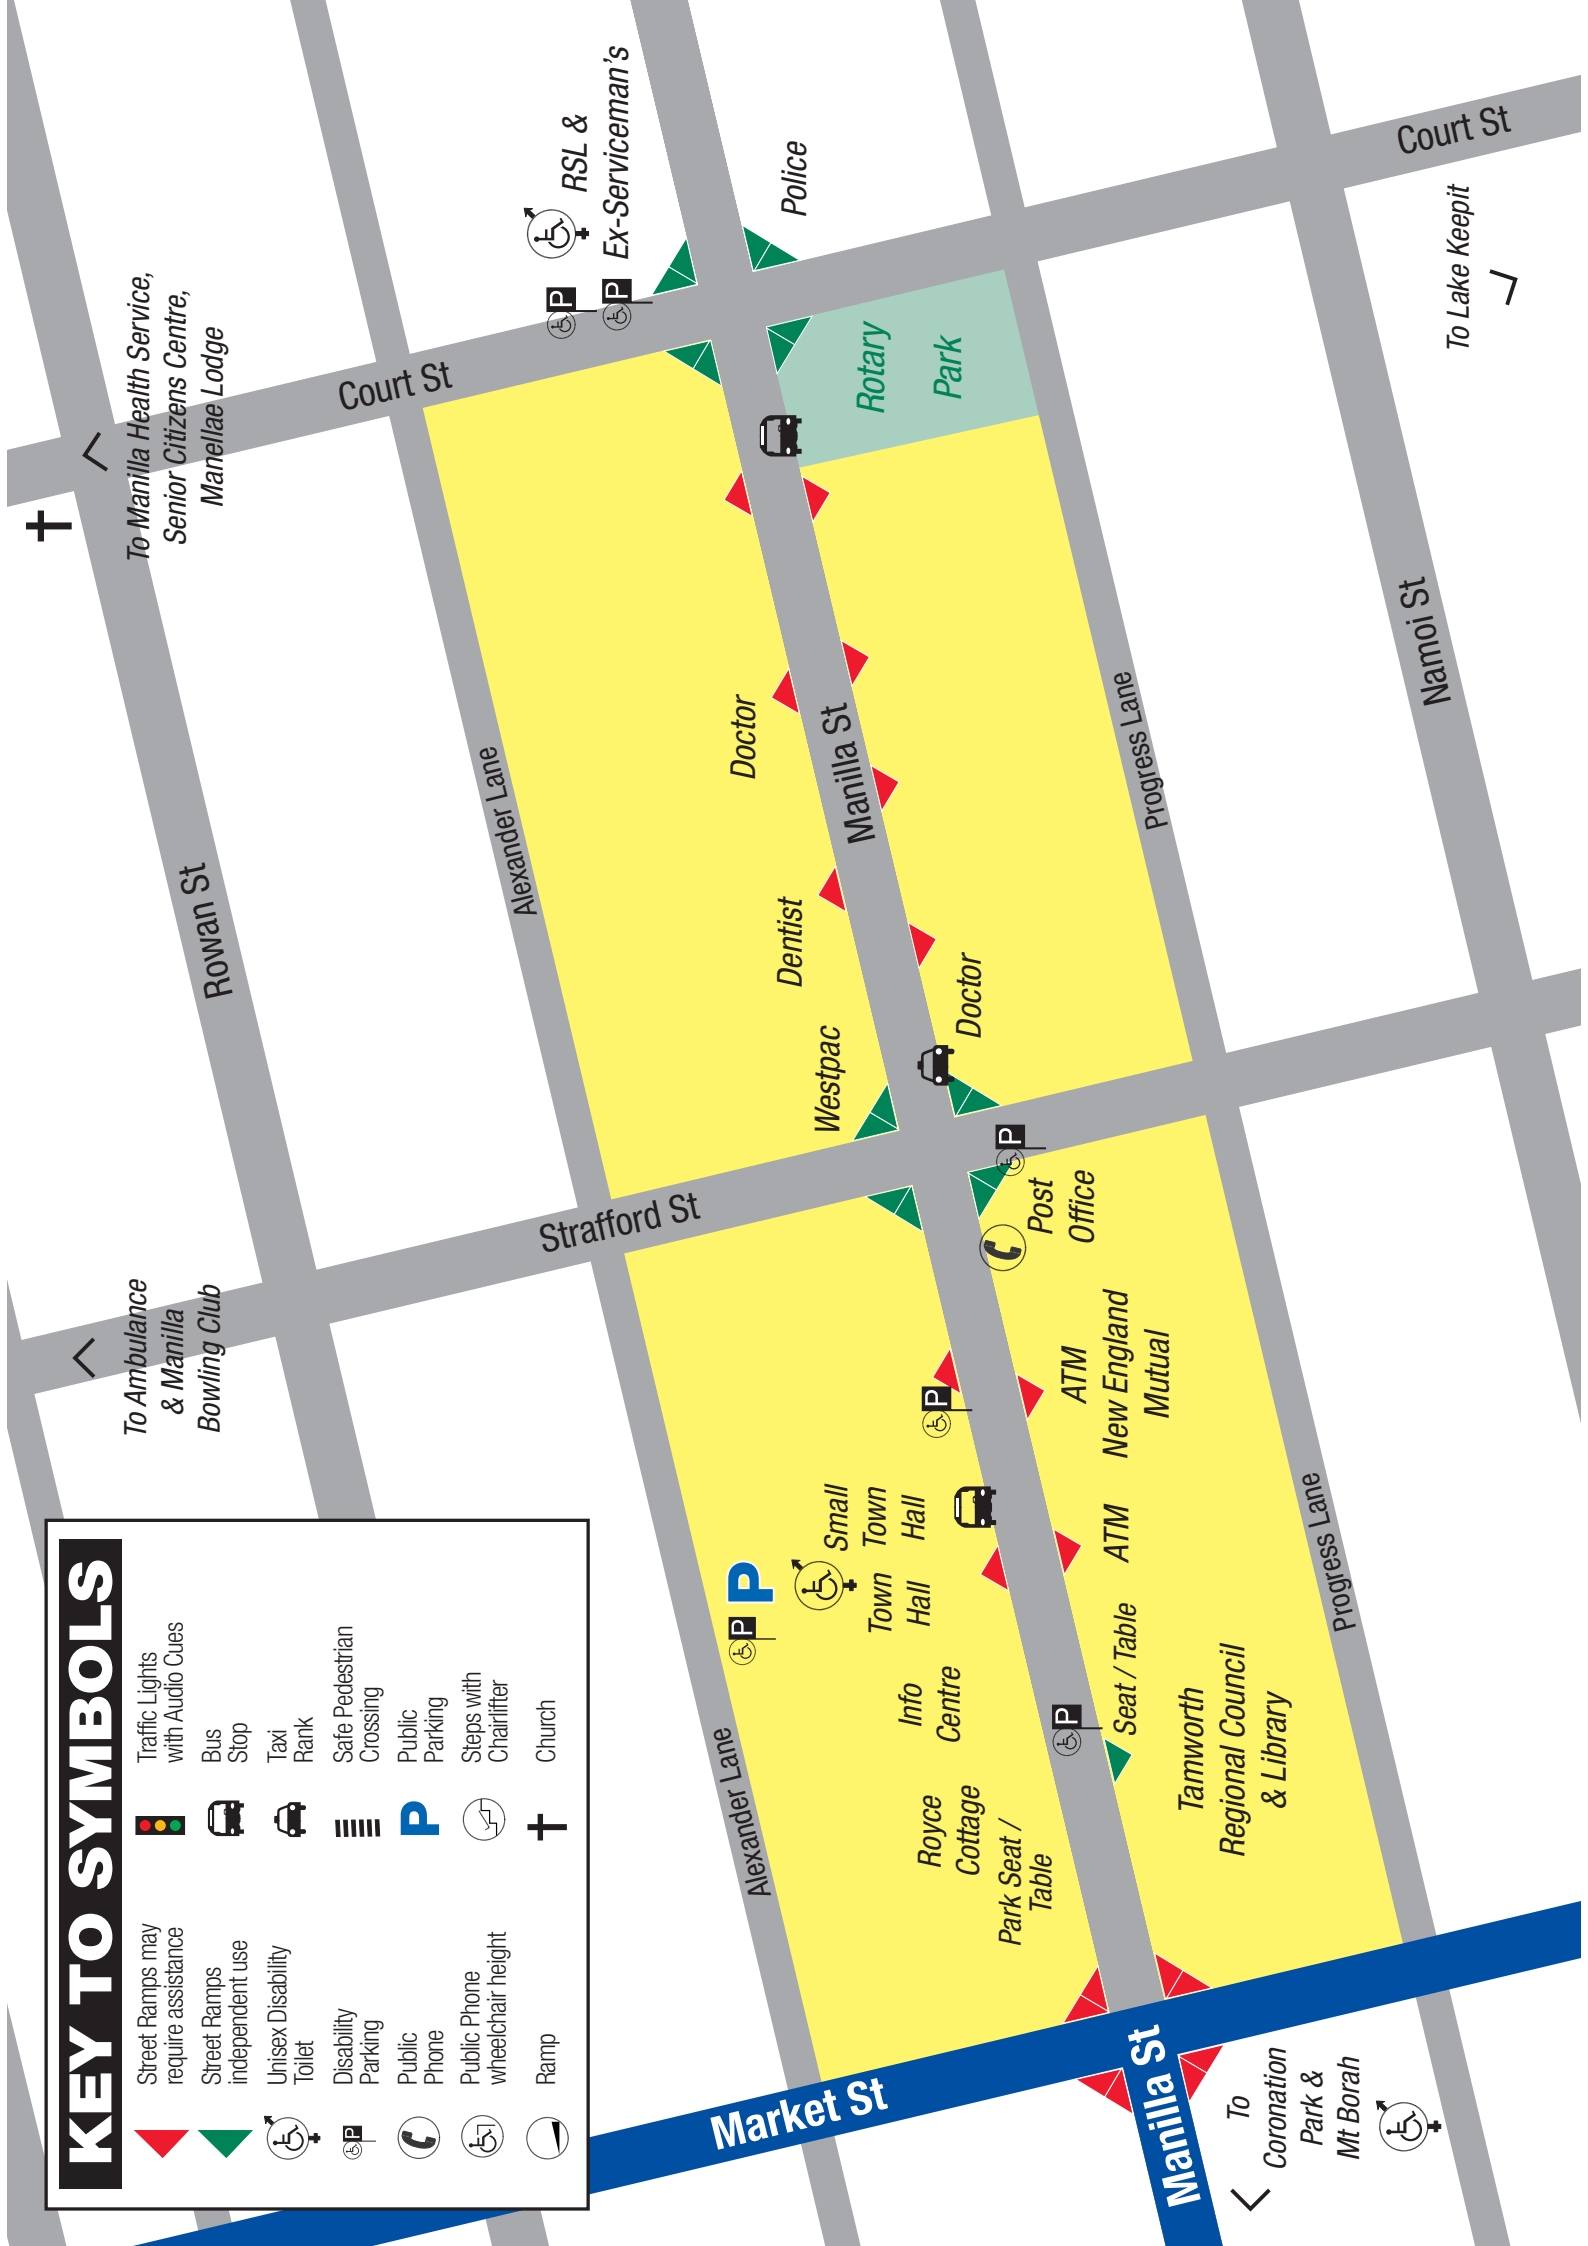

Banks/Credit Unions

- New England Mutual
- Westpac
- Commonwealth Bank
(in store at Manilla Post Office)

Attractions

- Manilla Museum / Royce Cottage / Manilla Visitor Information Centre, Manilla Street
- Rotary Park, Manilla Street
- Manilla Weir, (off) Strafford Street
- Memorial Pool, Arthur Street
- Manilla Riverwalk
- Library, Manilla Street
- Manilla Historic Walk

To Manilla Health Service,
Senior Citizens Centre,
Manellae Lodge

To Ambulance
& Manilla
Bowling Club

To Coronation
Park &
Mt Borah

To Lake Keepit

To Coronation
Park &
Mt Borah

Court St

Court St

Rowan St

Namoi St

Alexander Lane

Progress Lane

Stafford St

Alexander Lane

Manilla St

Market St

Doctor

Dentist

Westpac

Small
Town Hall

Info
Centre

Royce
Cottage

Park Seat /
Table

Seat / Table

ATM
New England
Mutual