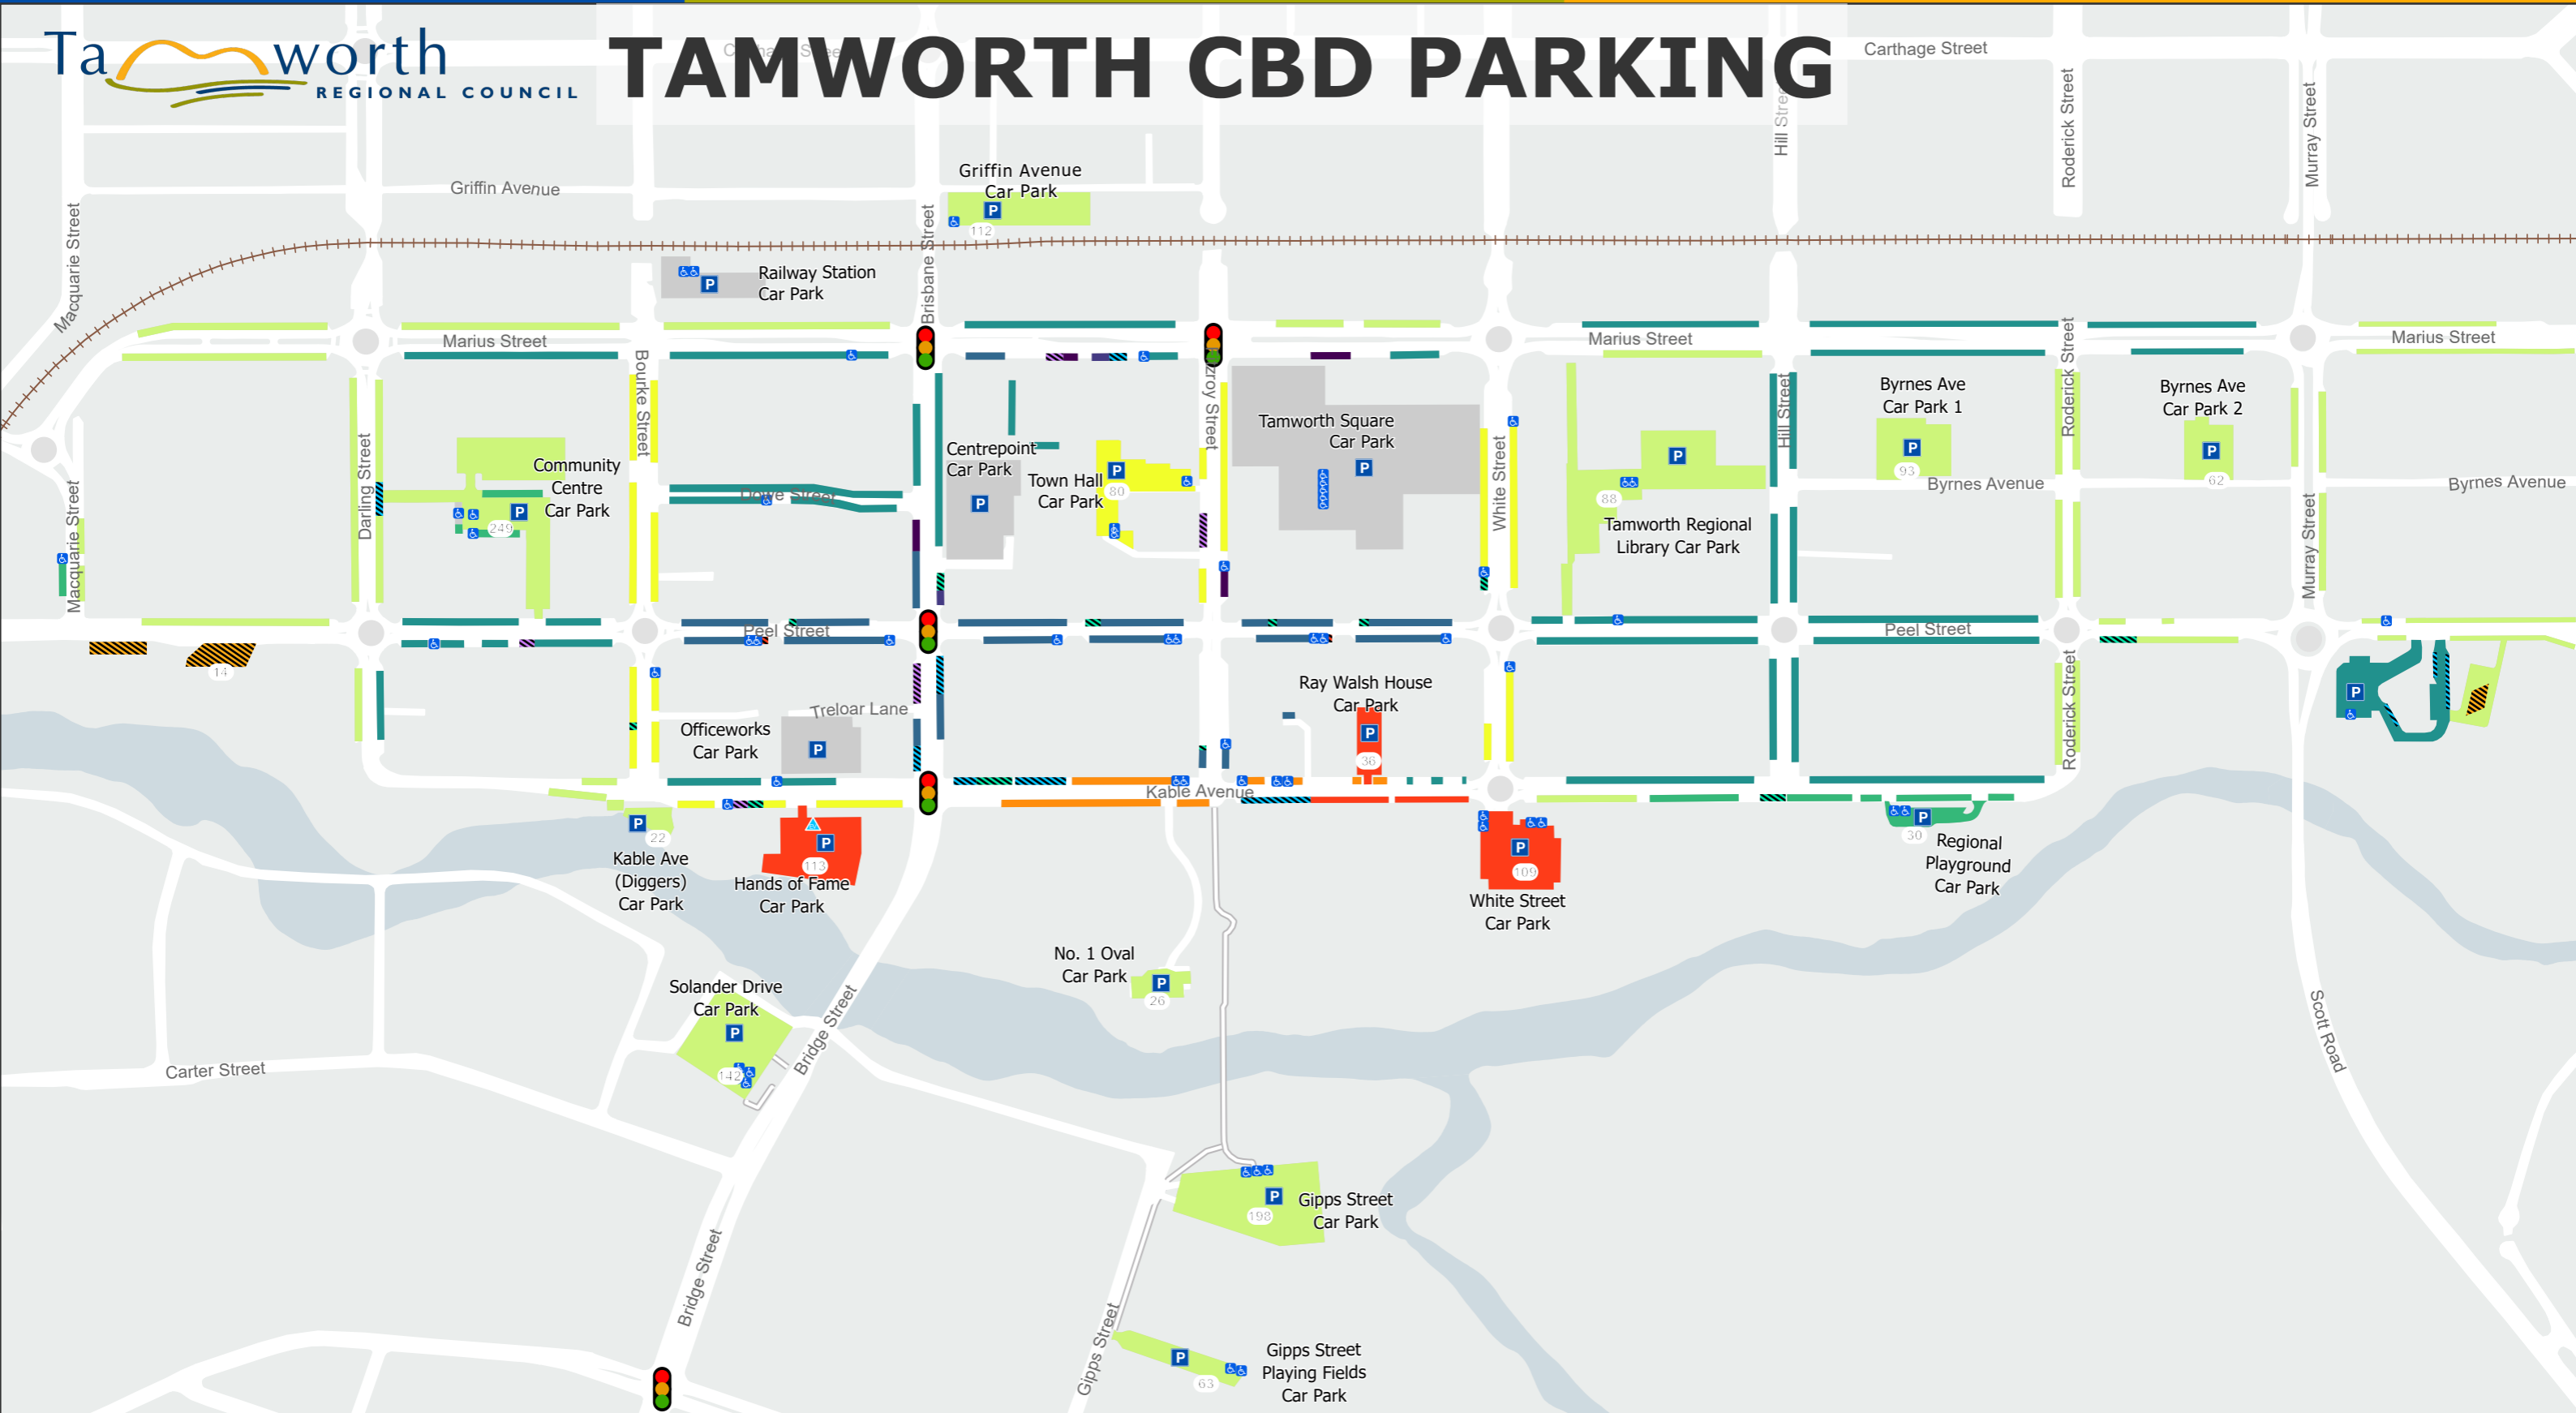

TAMWORTH CBD PARKING

Legend

Free Parking

- 15 mins
- 30 mins
- 1 hour
- 2 hours
- 3 hours
- All Day

Ticketed Parking

Fees

- 2 hours
- 4 hours
- All Day

\$1.20 per hour up to \$3.00 per day.
\$62.50 Monthly ticket (fees valid for 2021/22 financial year)

Non-Council Parking

- Non Council

Note: Fees and/or time restrictions may apply to Non-Council car parks.

Other Parking Zones

- Disabled
- Loading Zone
- Long Vehicle
- Motorcycle
- Bus
- EV Charger
- Taxi Zone

Note: Car park capacity is displayed within or adjacent to each car park if known.

Example:

Disclaimer: This map has been produced by the GIS and Spatial Services of Tamworth Regional Council using information captured by Tamworth Regional Council and NSW Land and Property Information (March 2022).