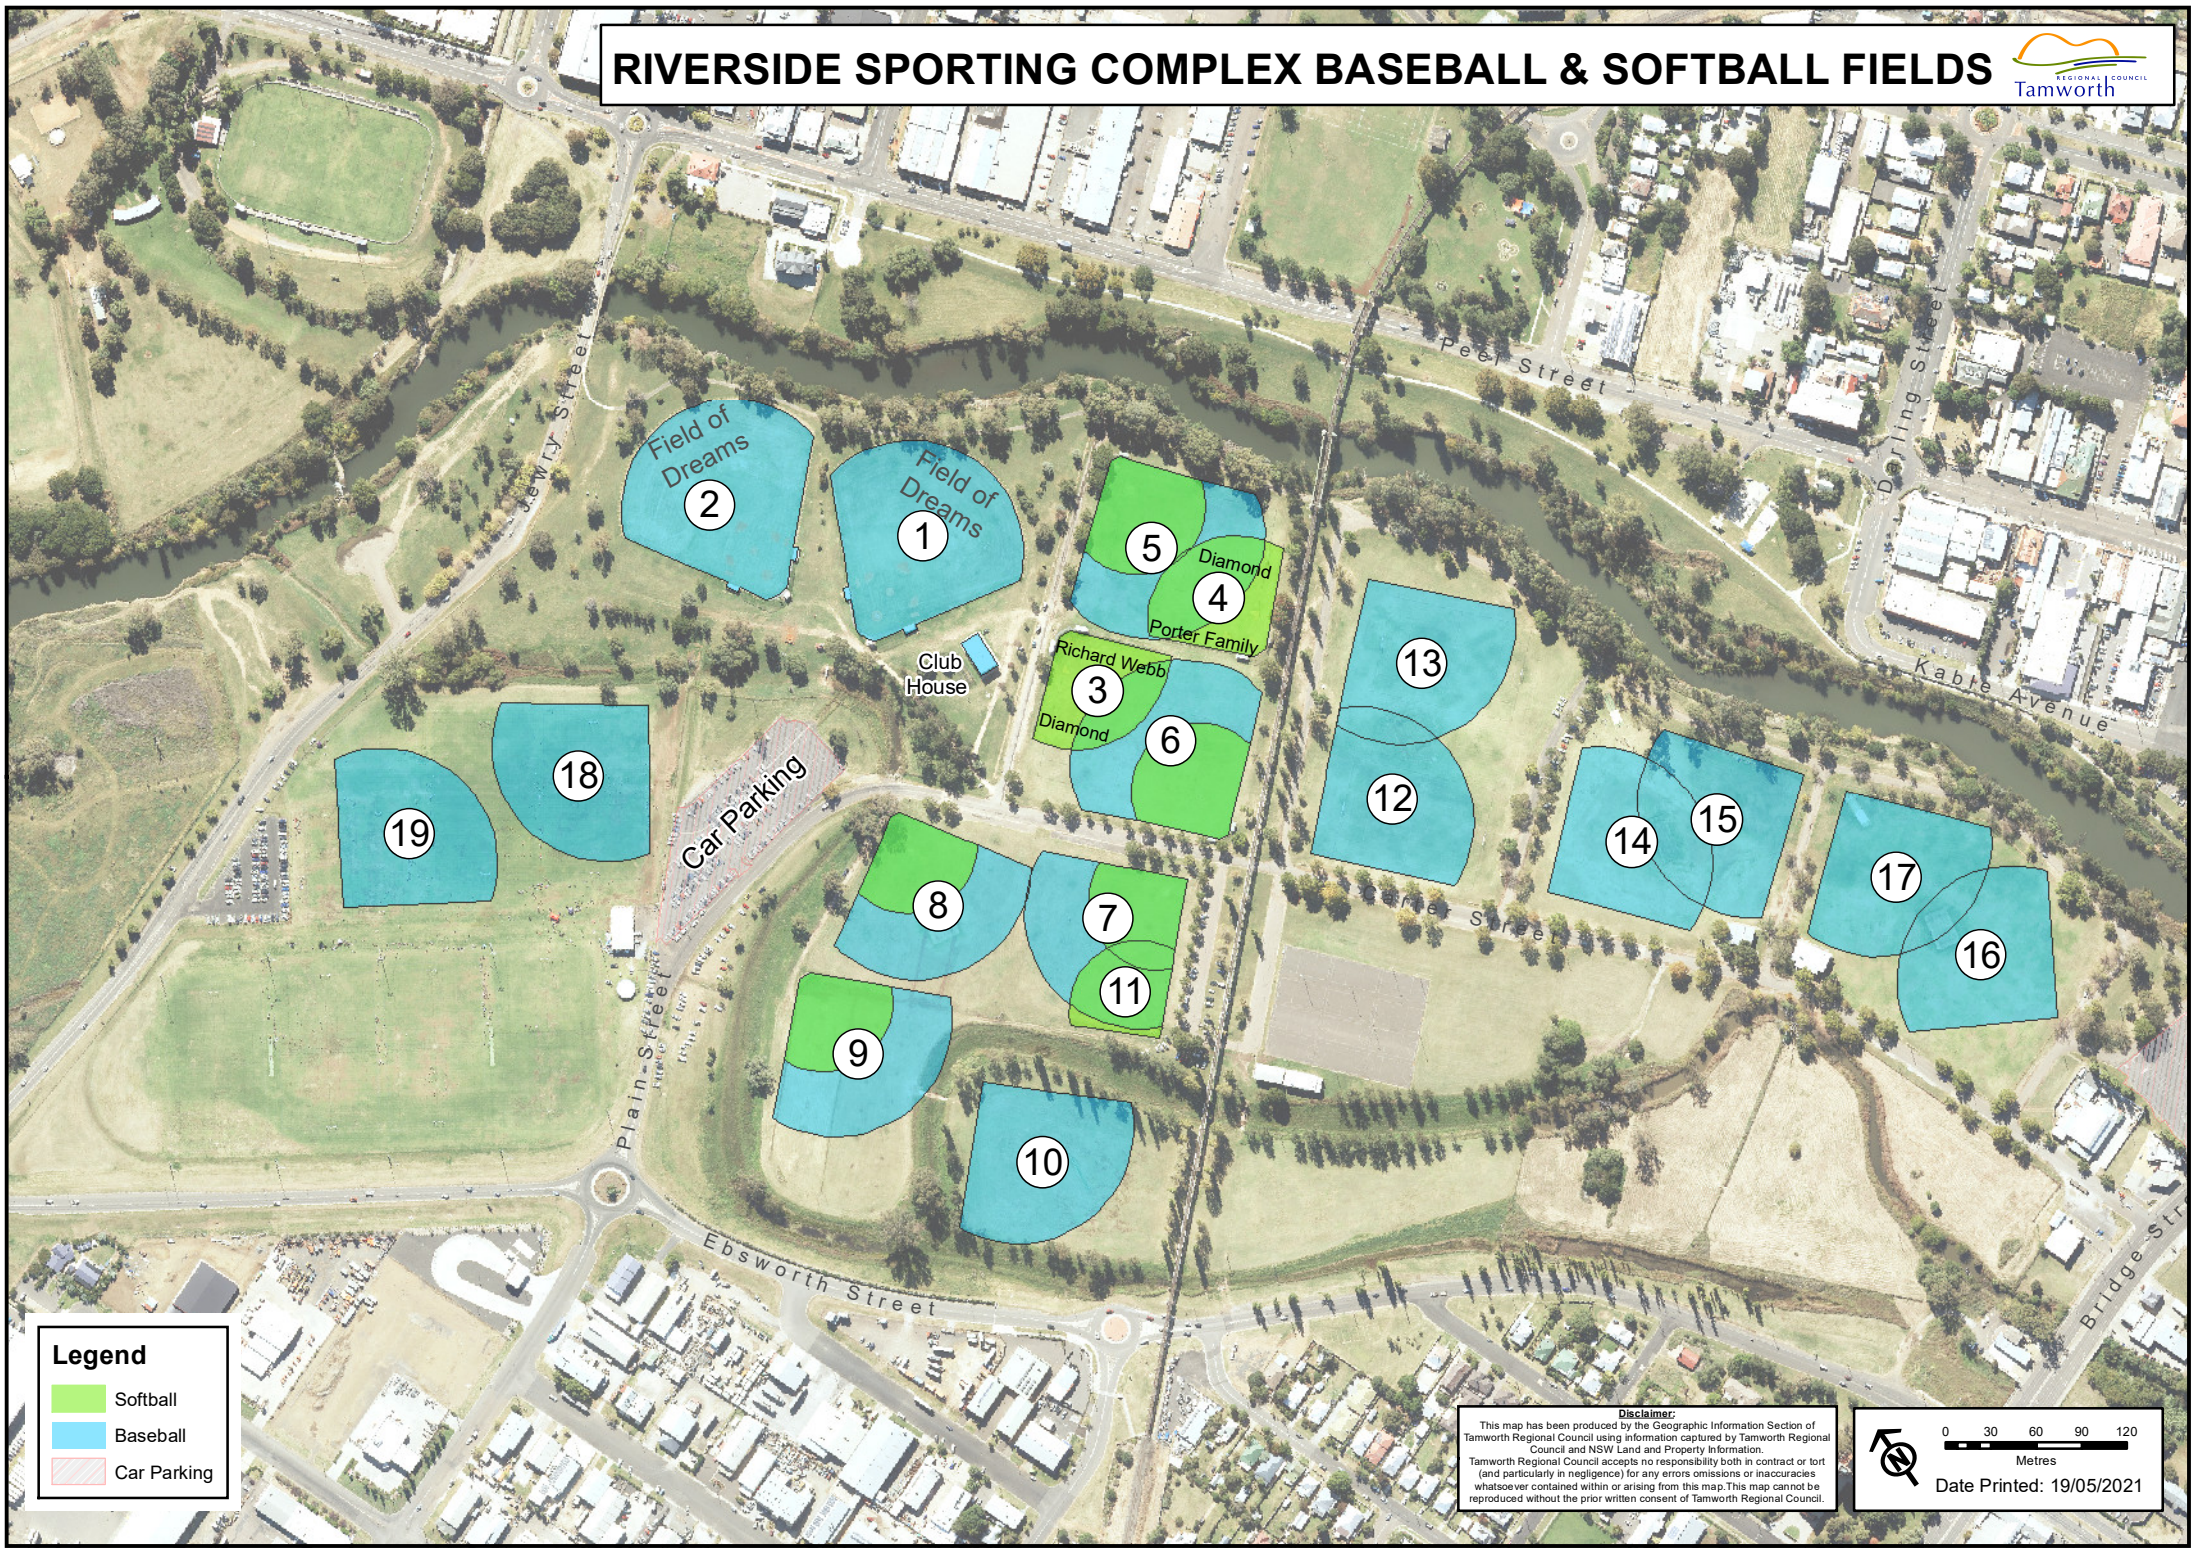

RIVERSIDE SPORTING COMPLEX BASEBALL & SOFTBALL FIELDS

Legend

- Softball
- Baseball
- Car Parking

0 30 60 90 120
Metres
Date Printed: 19/05/2021