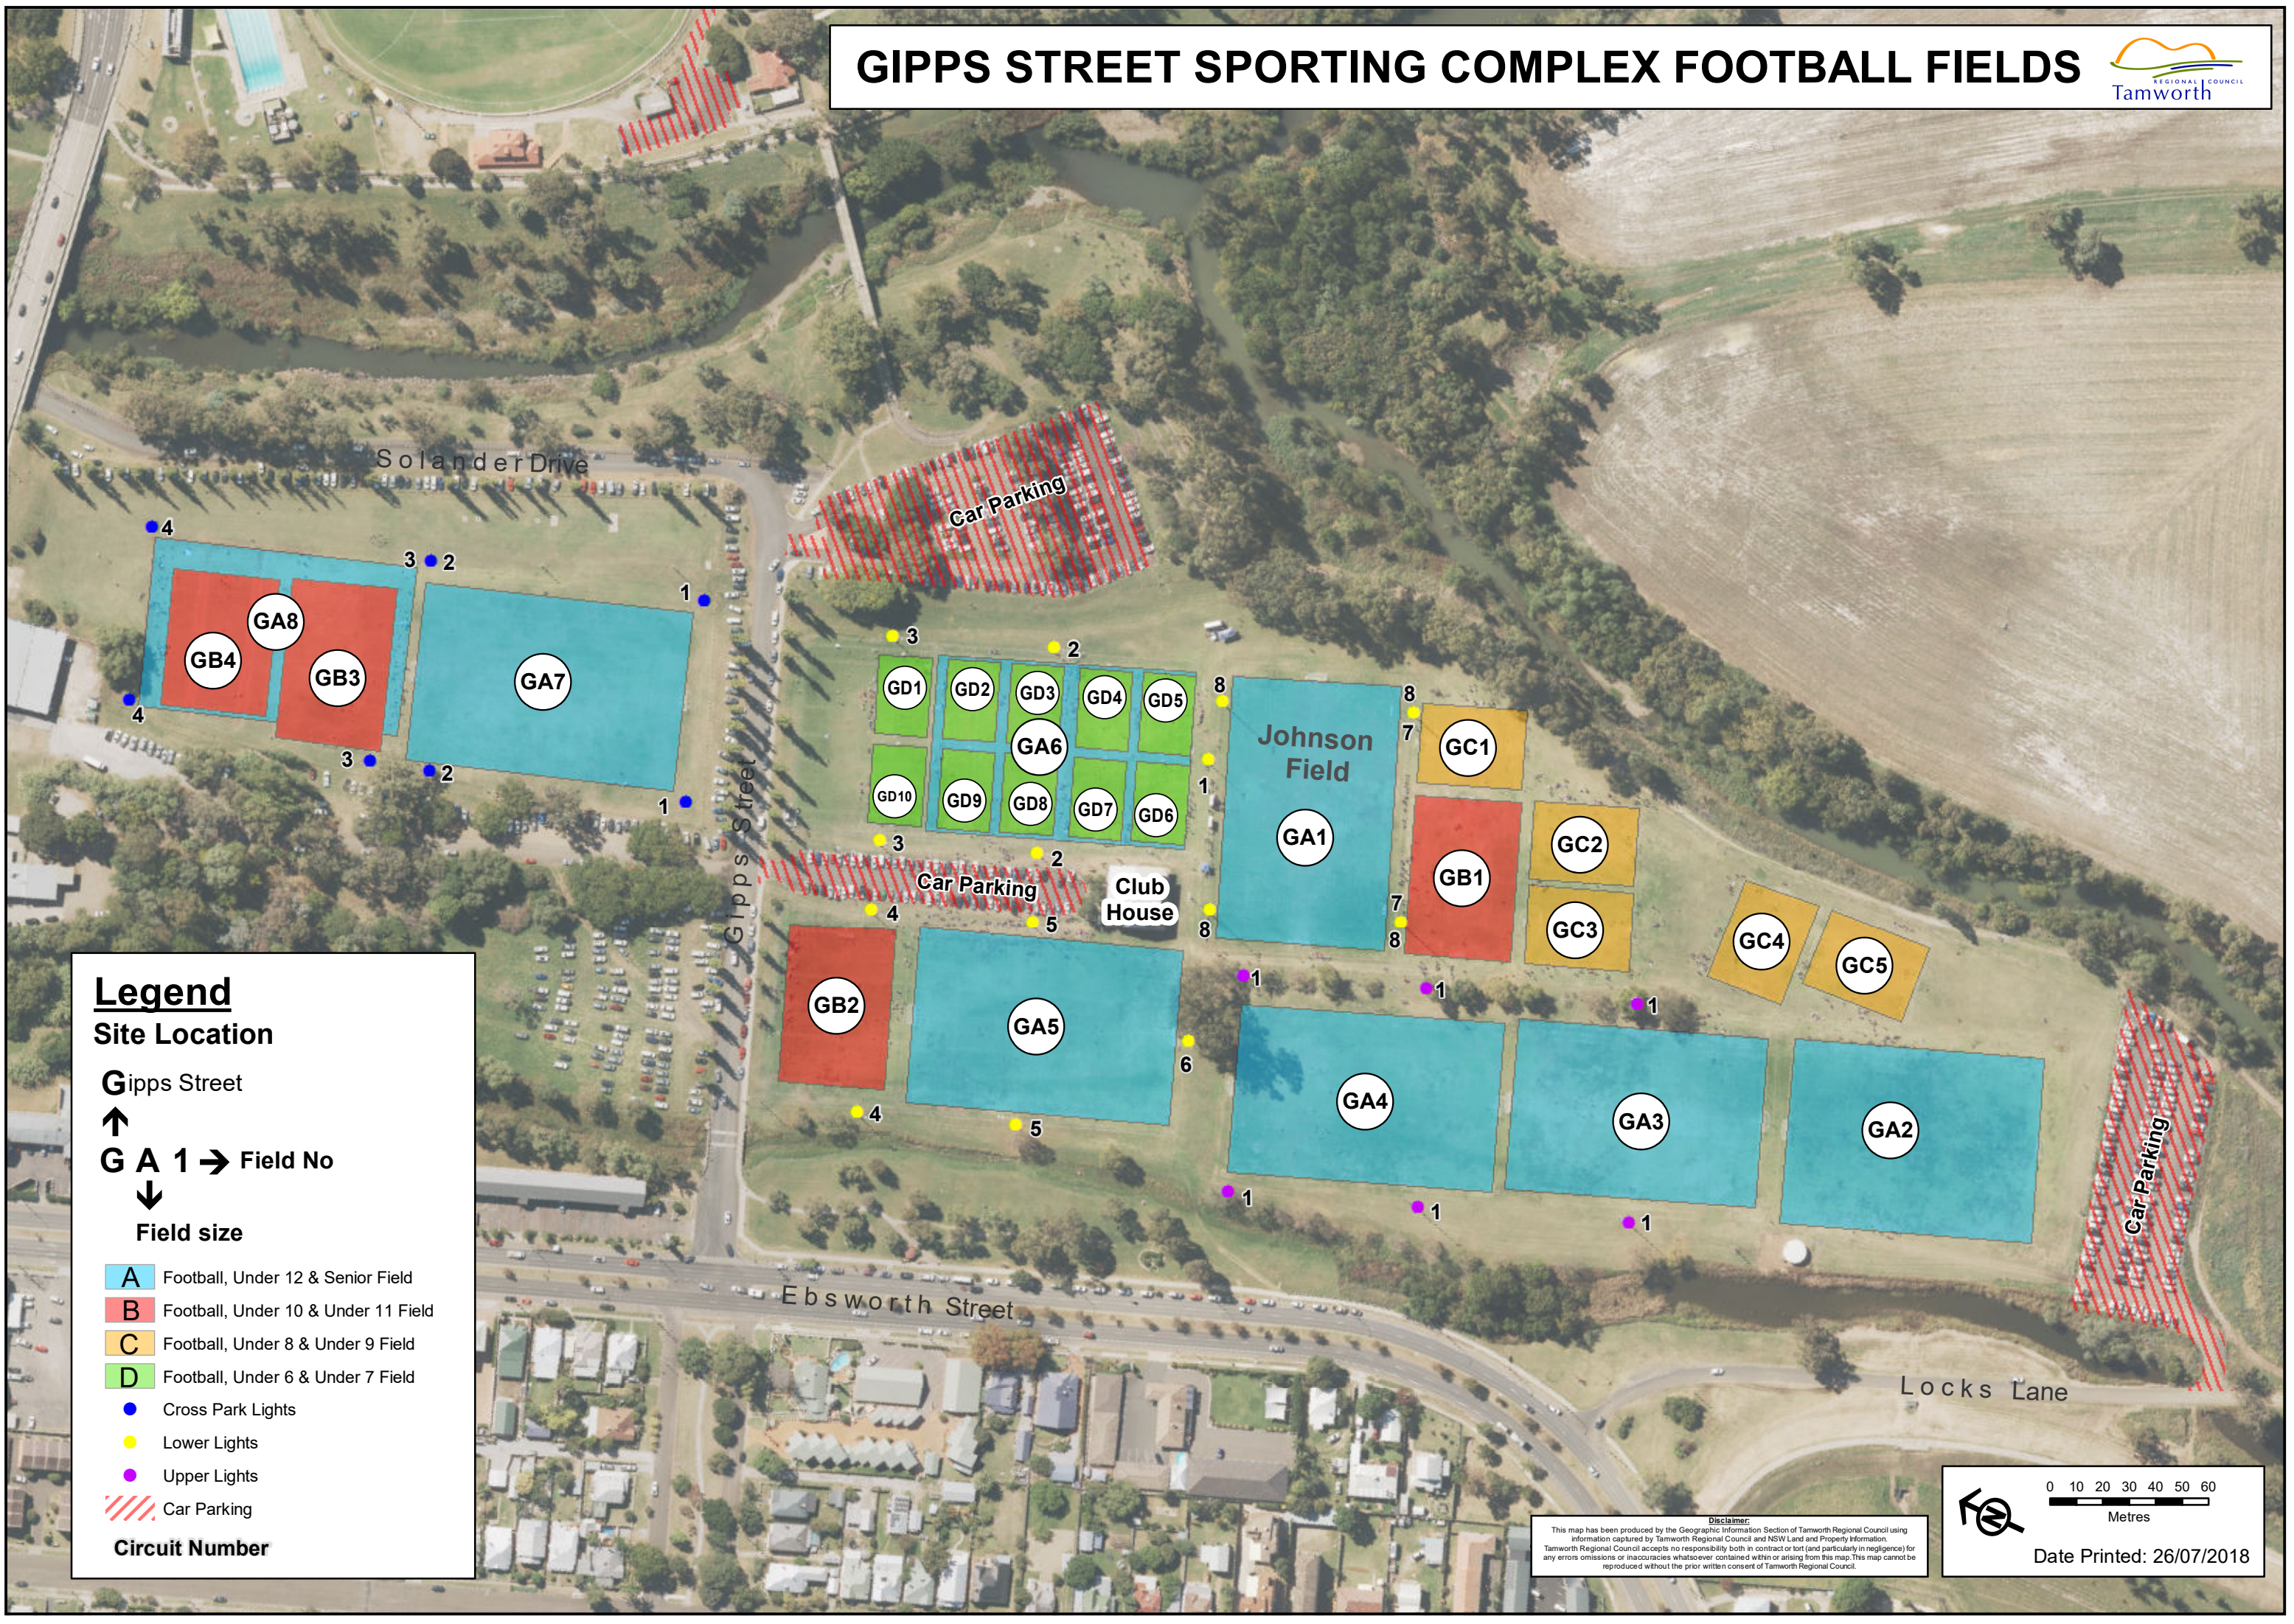

GIPPS STREET SPORTING COMPLEX FOOTBALL FIELDS

Legend

Site Location

Gipps Street

G A 1 → Field No

Field size

- A Football, Under 12 & Senior Field
- B Football, Under 10 & Under 11 Field
- C Football, Under 8 & Under 9 Field
- D Football, Under 6 & Under 7 Field

- Cross Park Lights
- Lower Lights
- Upper Lights
- / / / / / Car Parking

Circuit Number

Date Printed: 26/07/2018