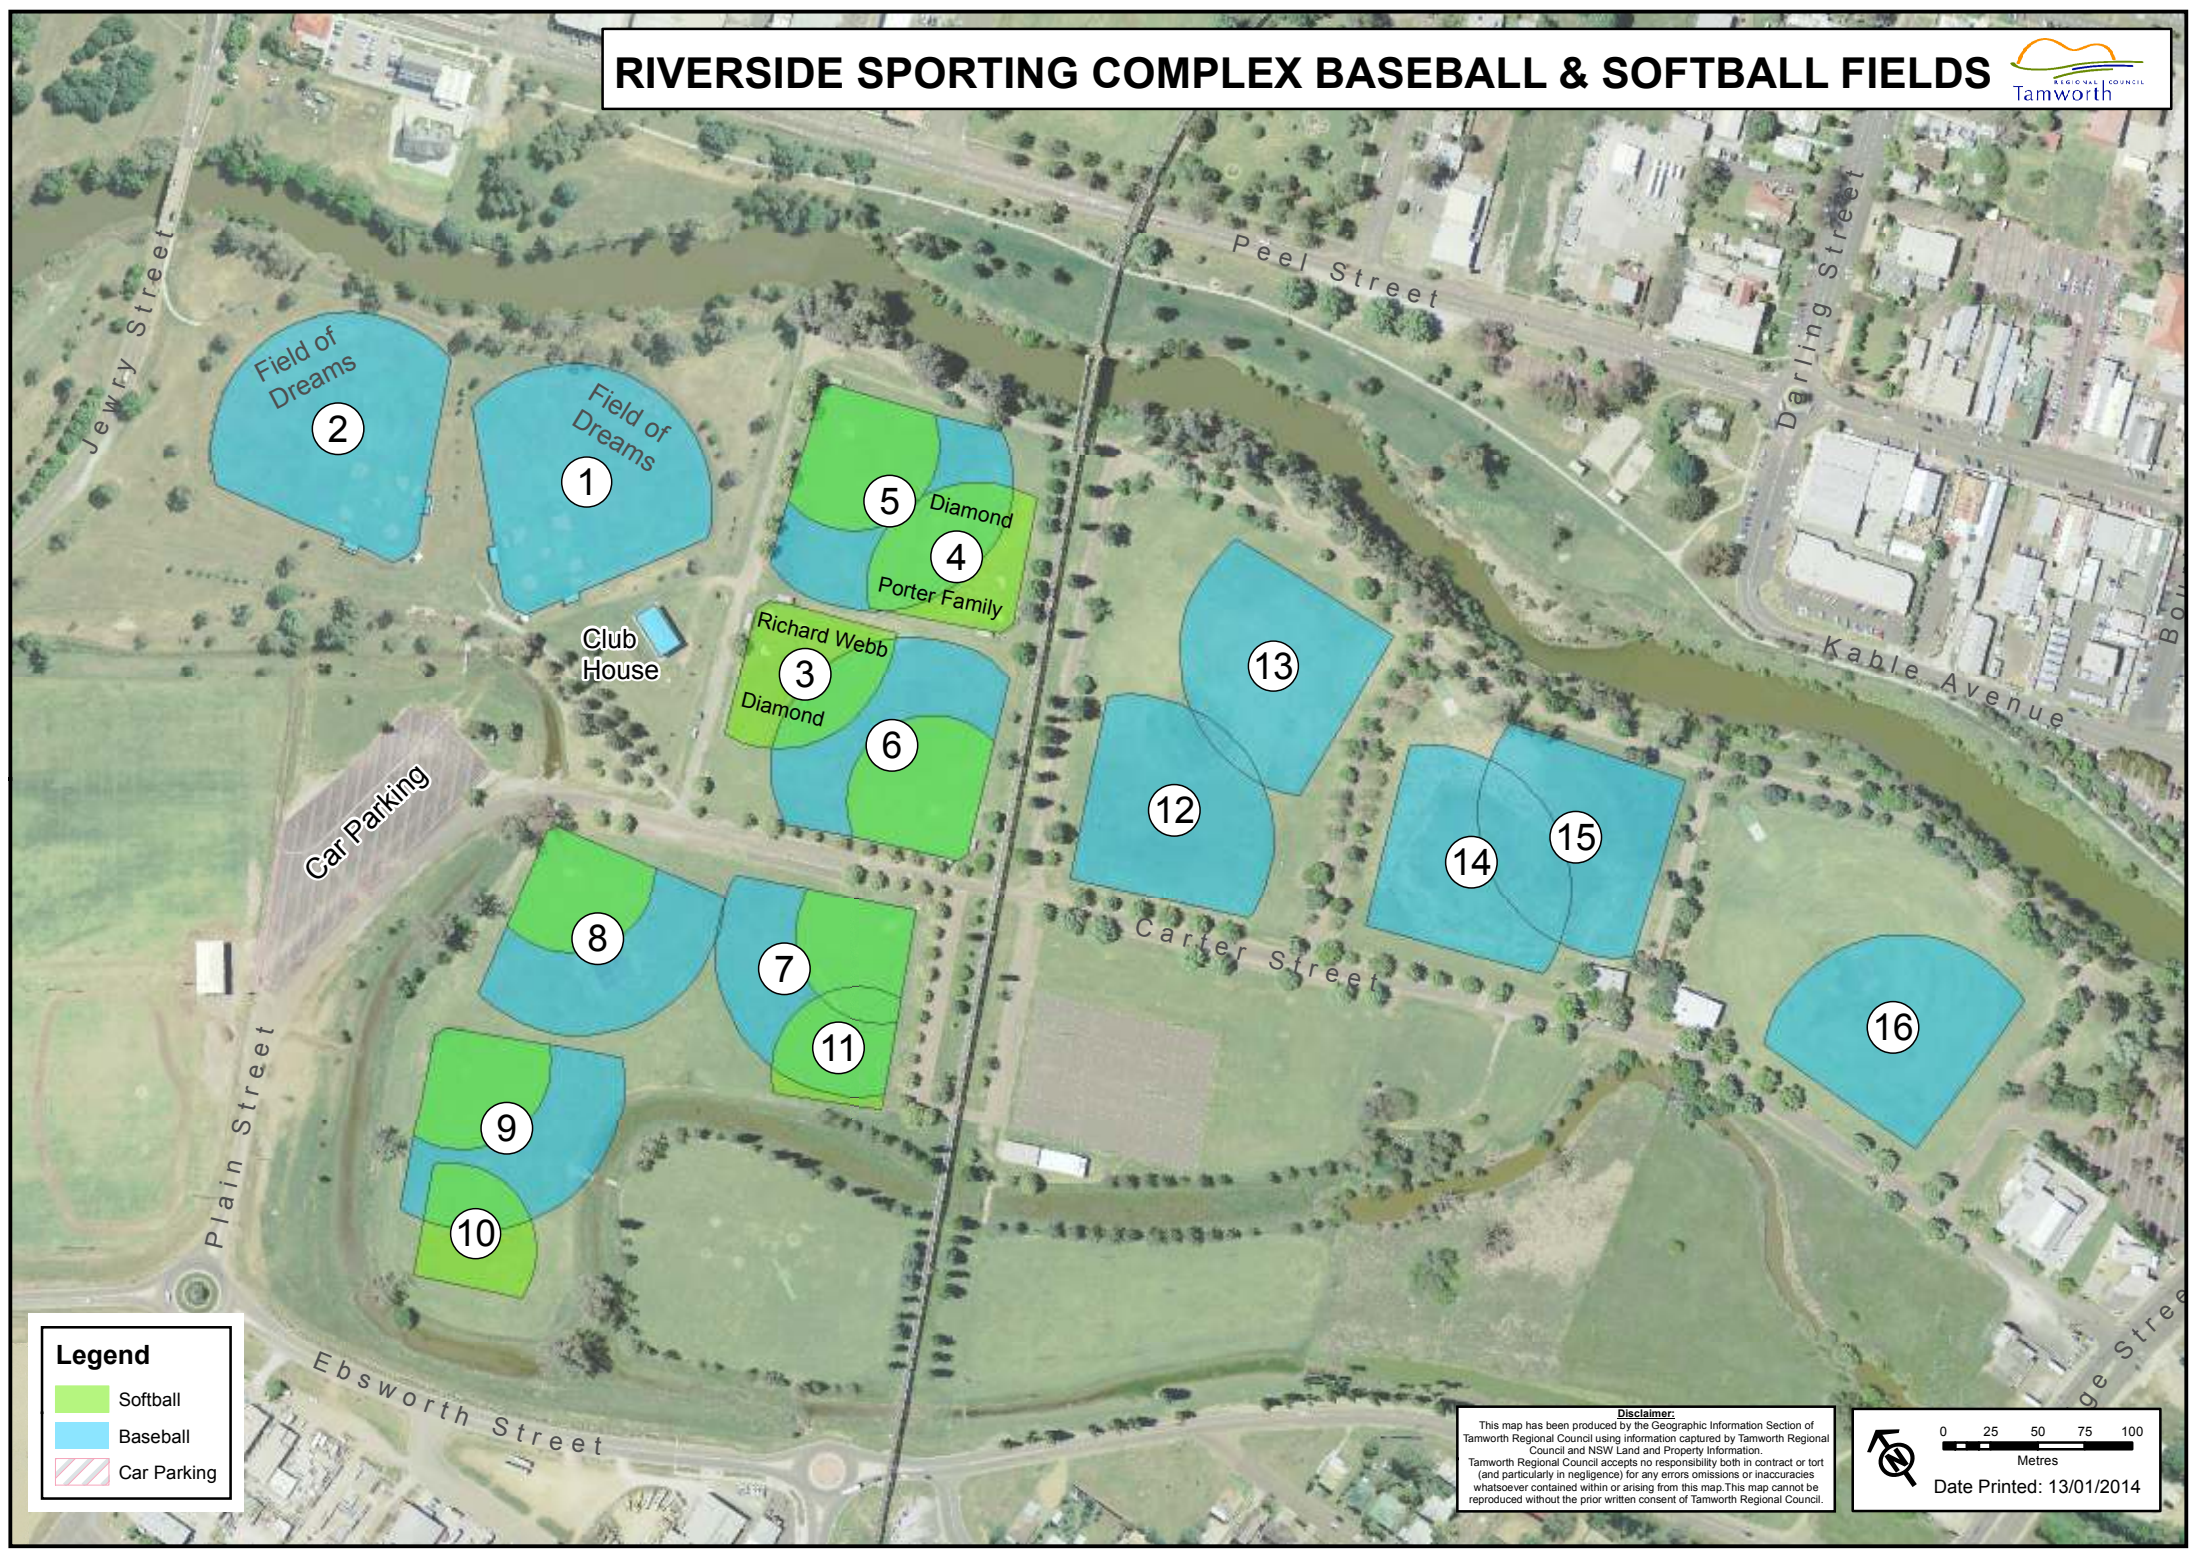

RIVERSIDE SPORTING COMPLEX BASEBALL & SOFTBALL FIELDS

Legend

- Softball
- Baseball
- Car Parking

0 25 50 75 100
Metres
Date Printed: 13/01/2014