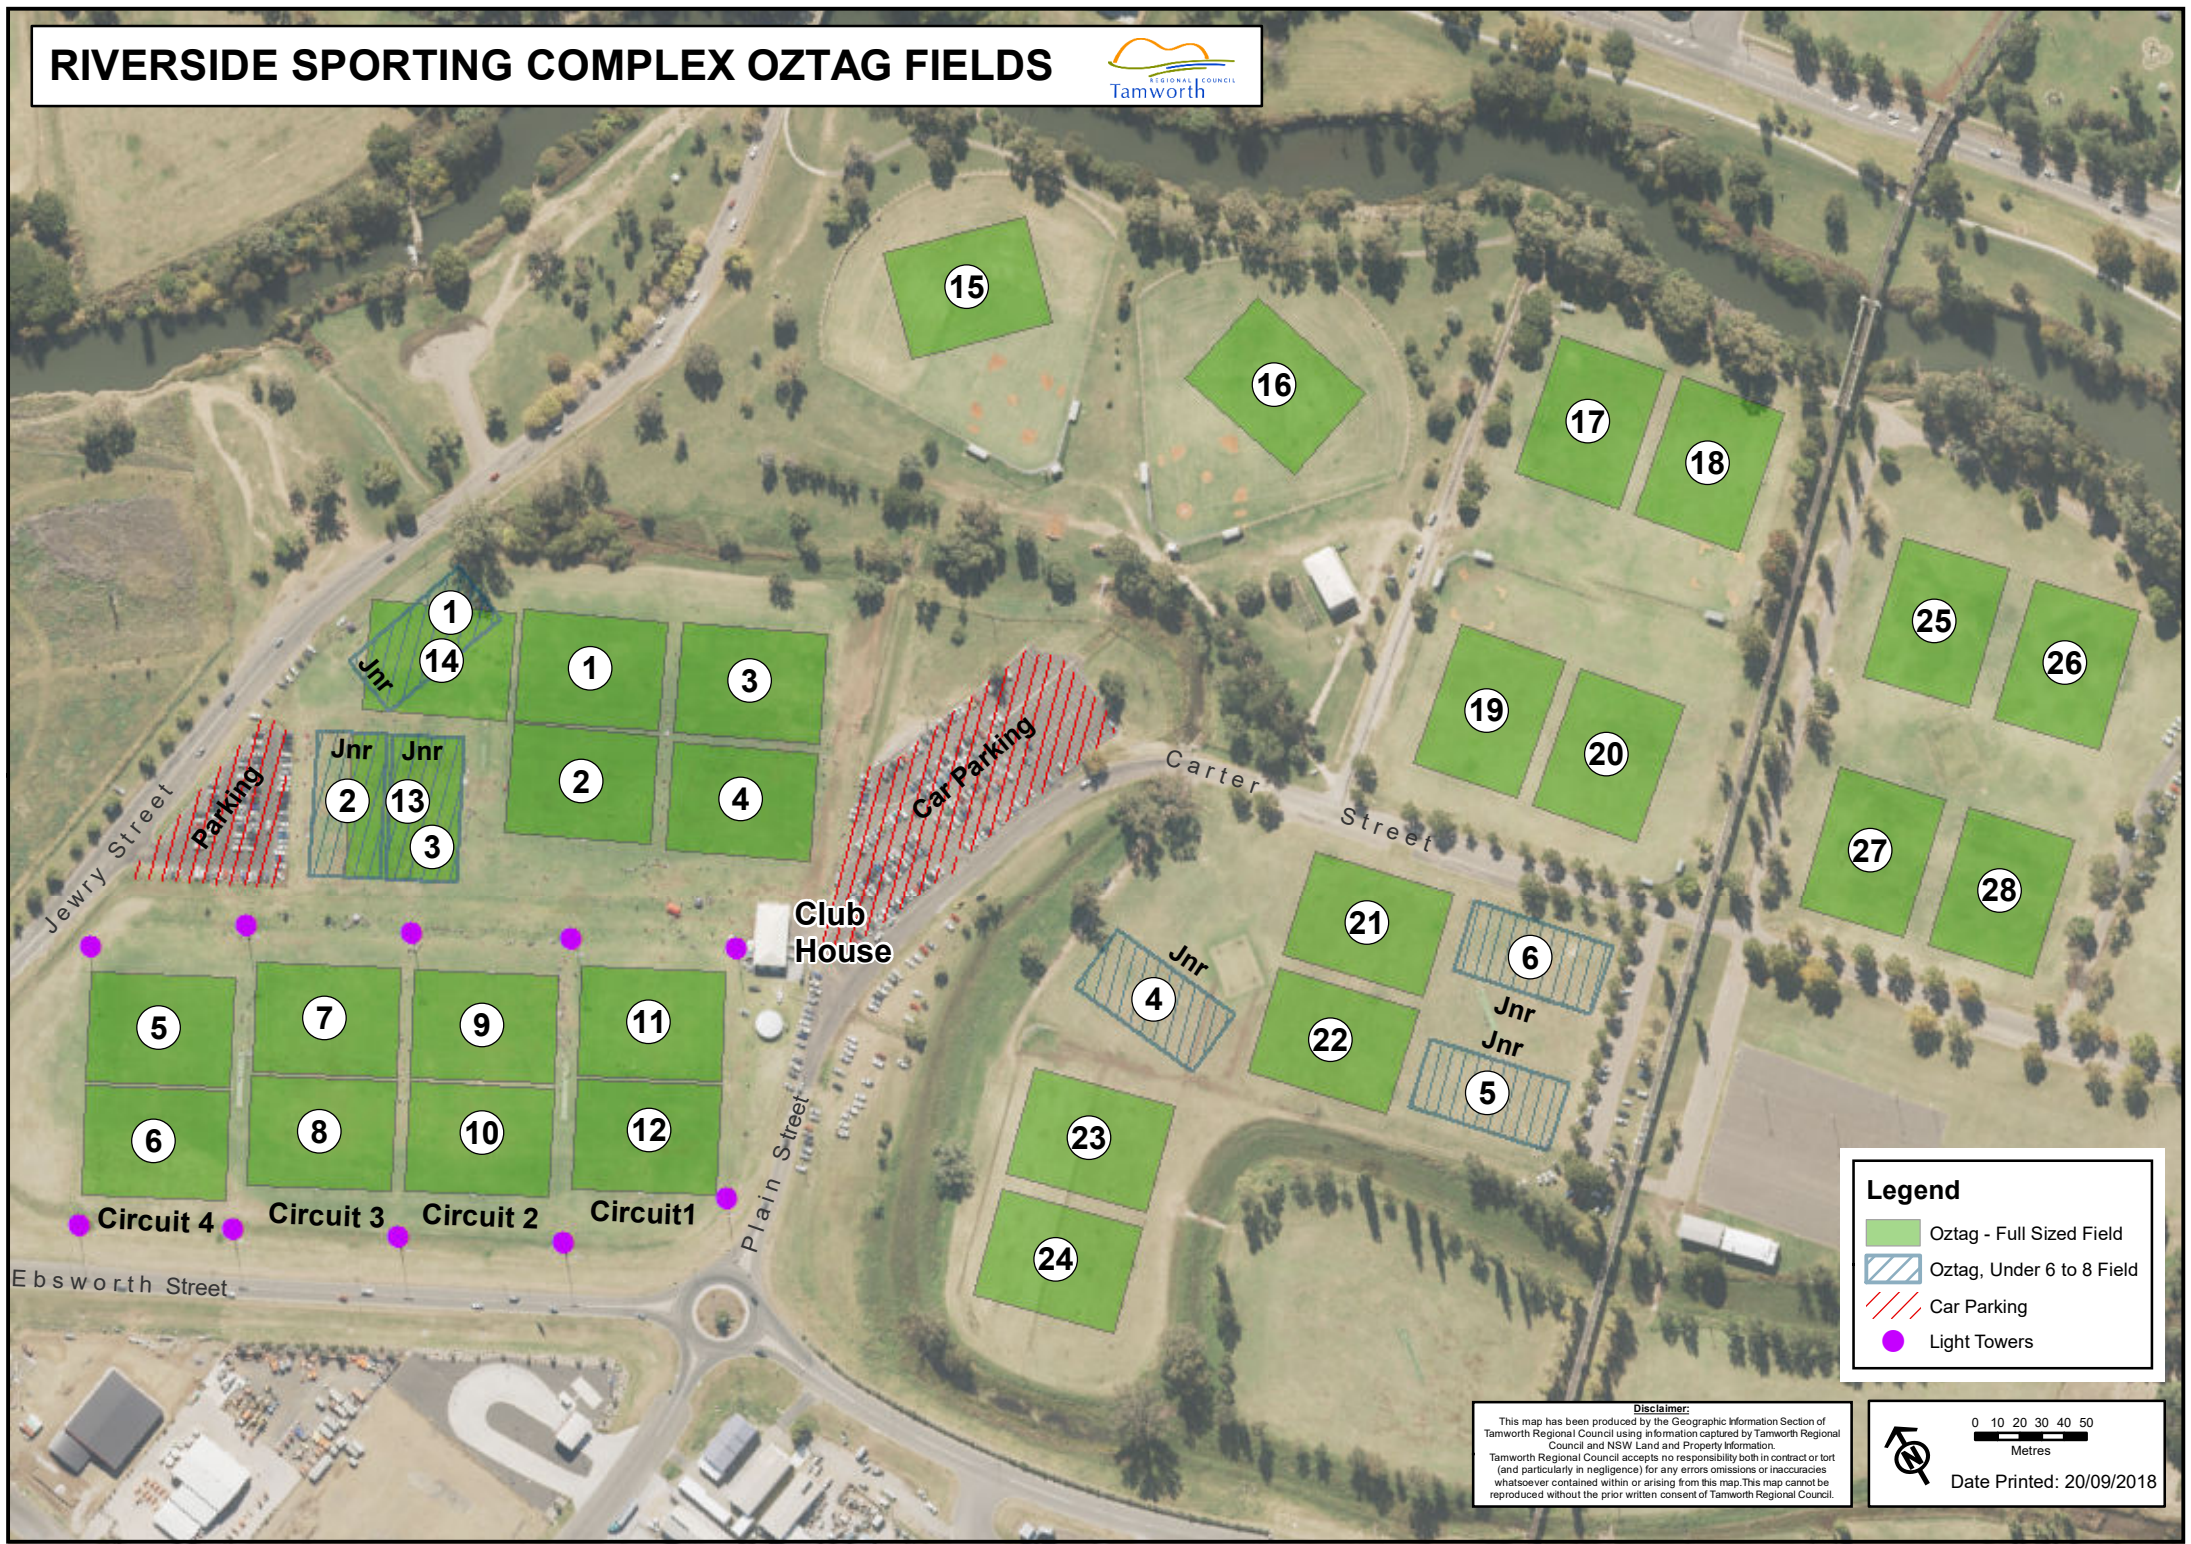

RIVERSIDE SPORTING COMPLEX OZTAG FIELDS

Legend

- Oztag - Full Sized Field
- Oztag, Under 6 to 8 Field
- Car Parking
- Light Towers

0 10 20 30 40 50
Metres

Date Printed: 20/09/2018