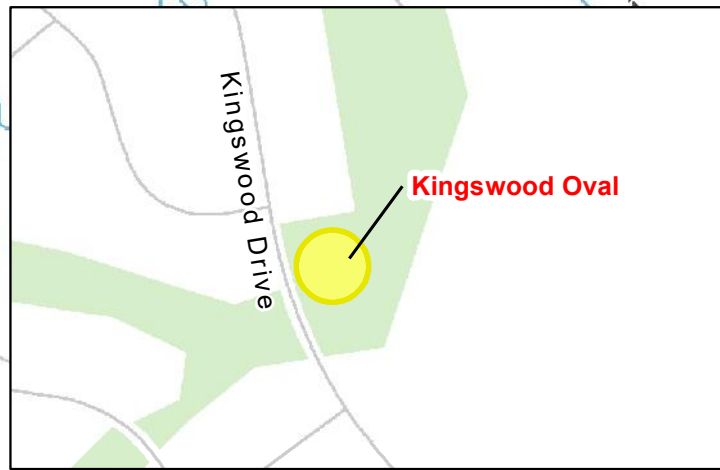

0 200 400 600 800
Metres

Date Printed: 13/06/2017

To Kingswood Oval
↓