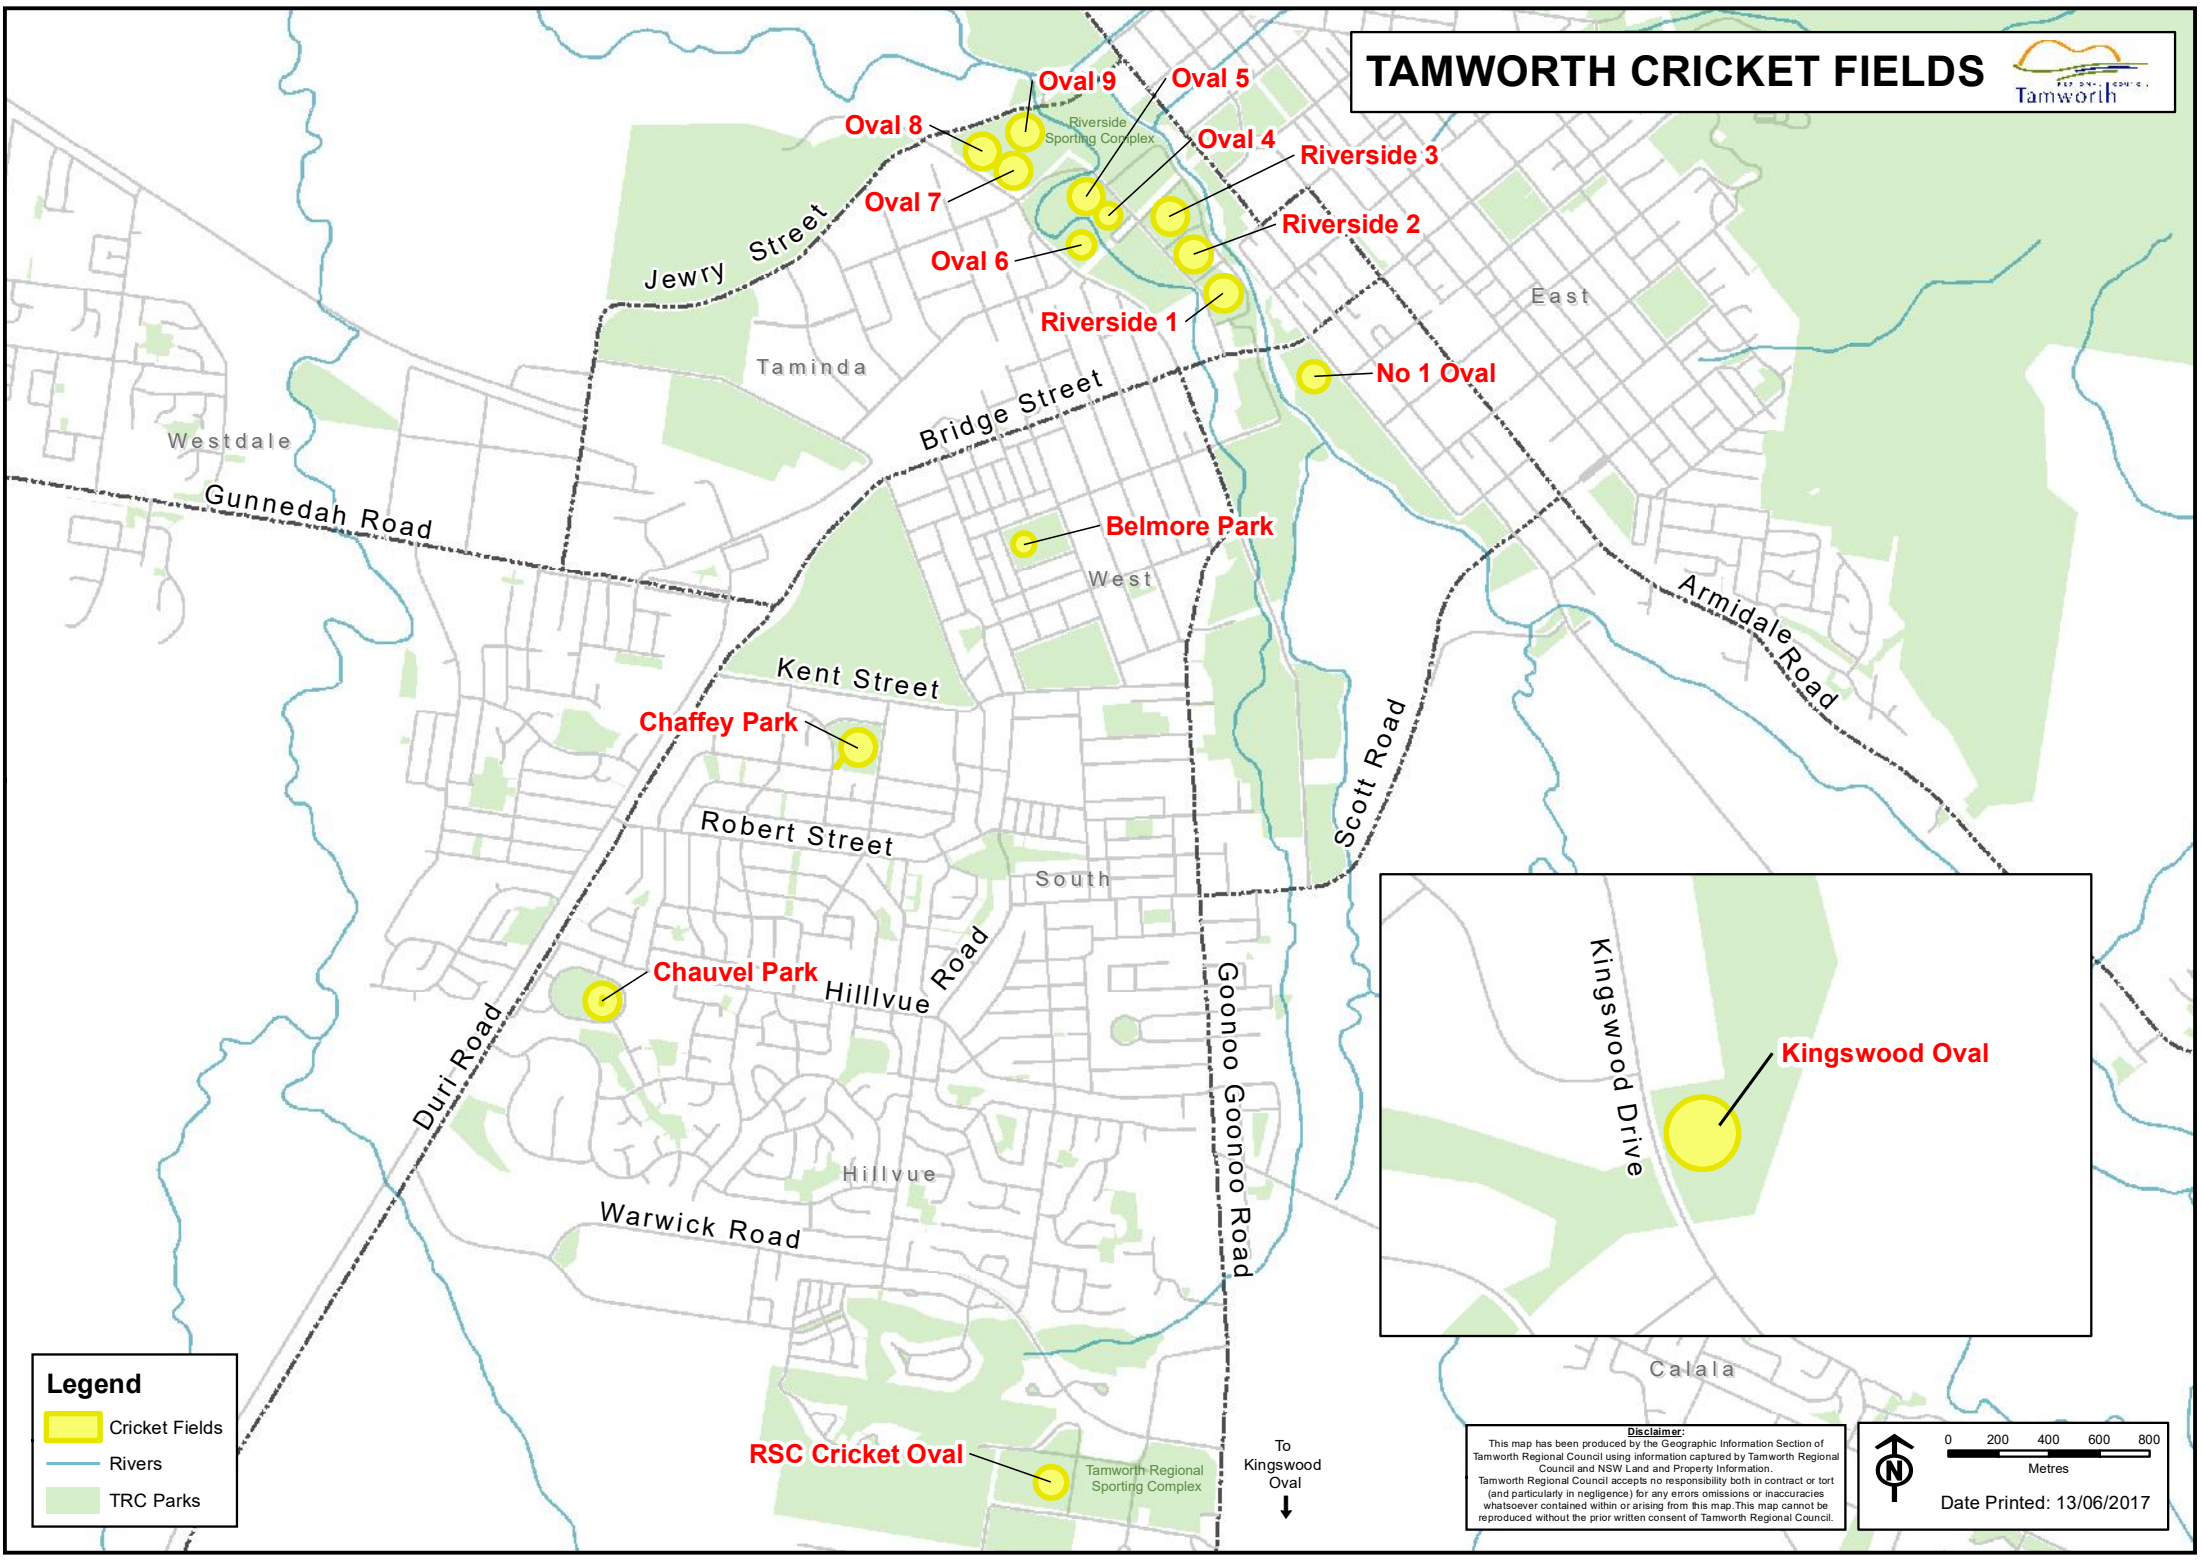

TAMWORTH CRICKET FIELDS

Legend

- Cricket Fields
- Rivers
- TRC Parks