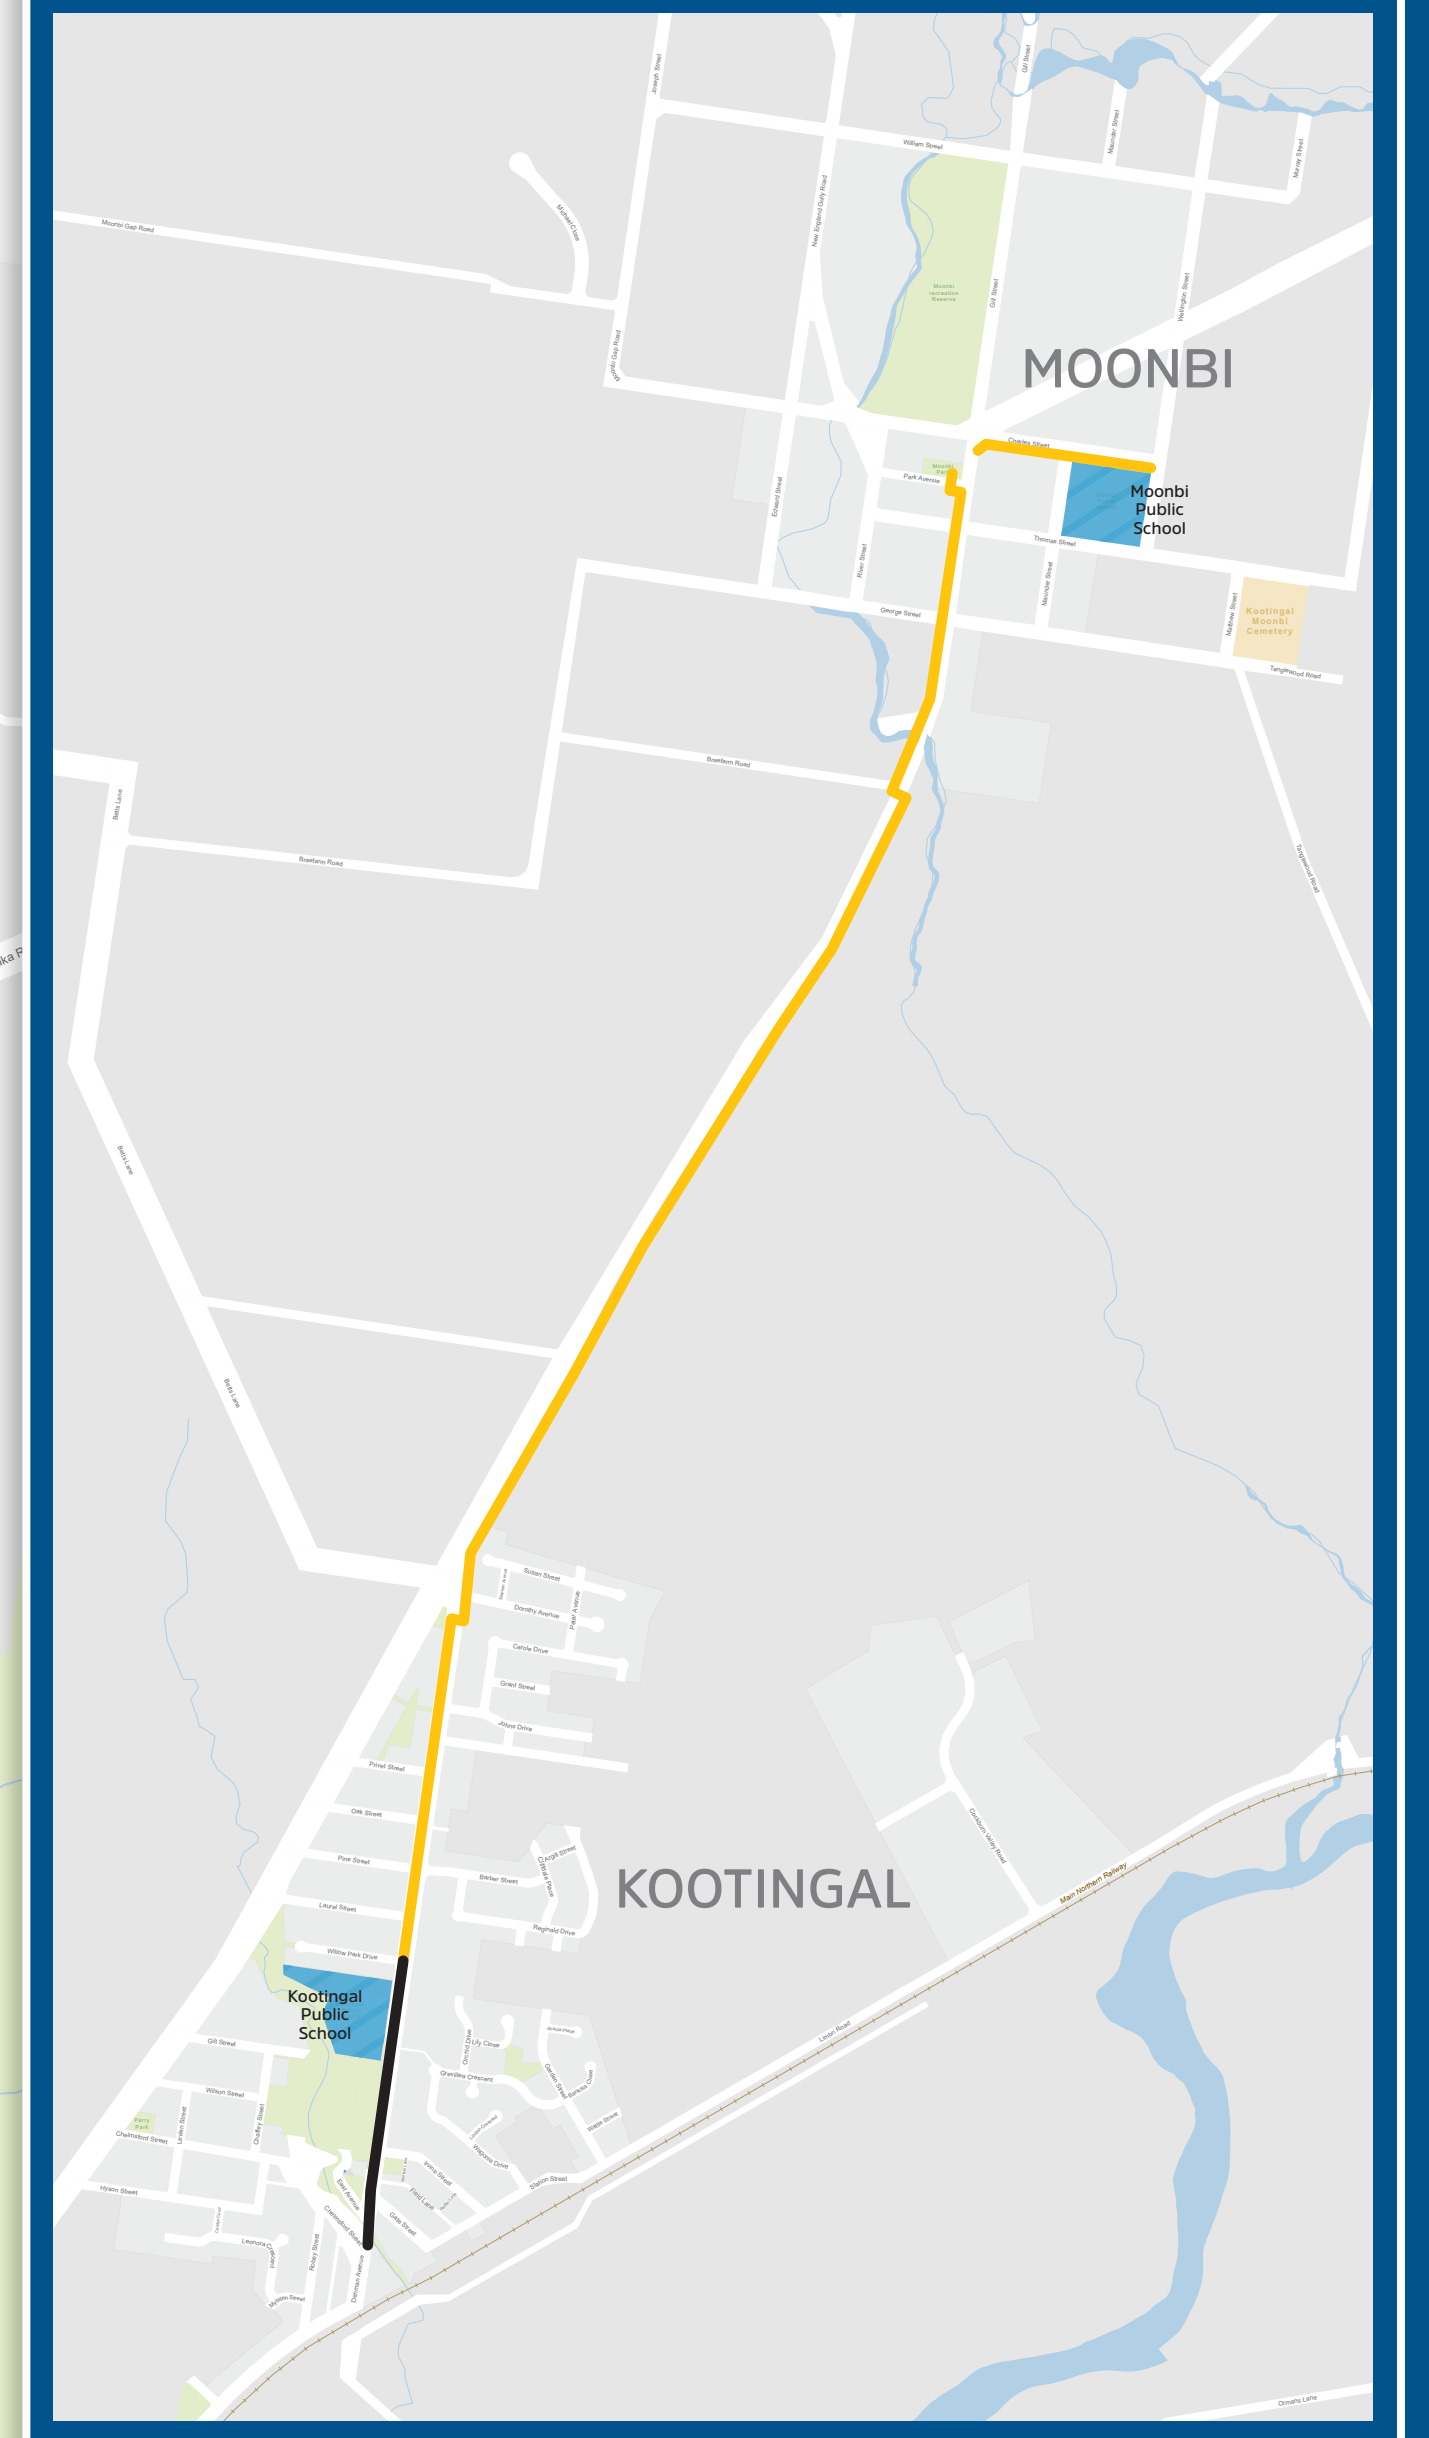

Tamworth Shared Paths and Cycleways

2022 - 2025

Kootingal to Moonbi Shared Path and Cycleway 2022 - 2025

- Legend:**
- Funded Cycleway Network under construction
 - Existing Cycleway Network
 - Longterm Planned Cycleway Network
 - Bike Related Hotspots
 - Developments
 - Medical Zones
 - Schools
 - Tourism Venues
 - Parks/Sports Complexes
 - Retail Areas