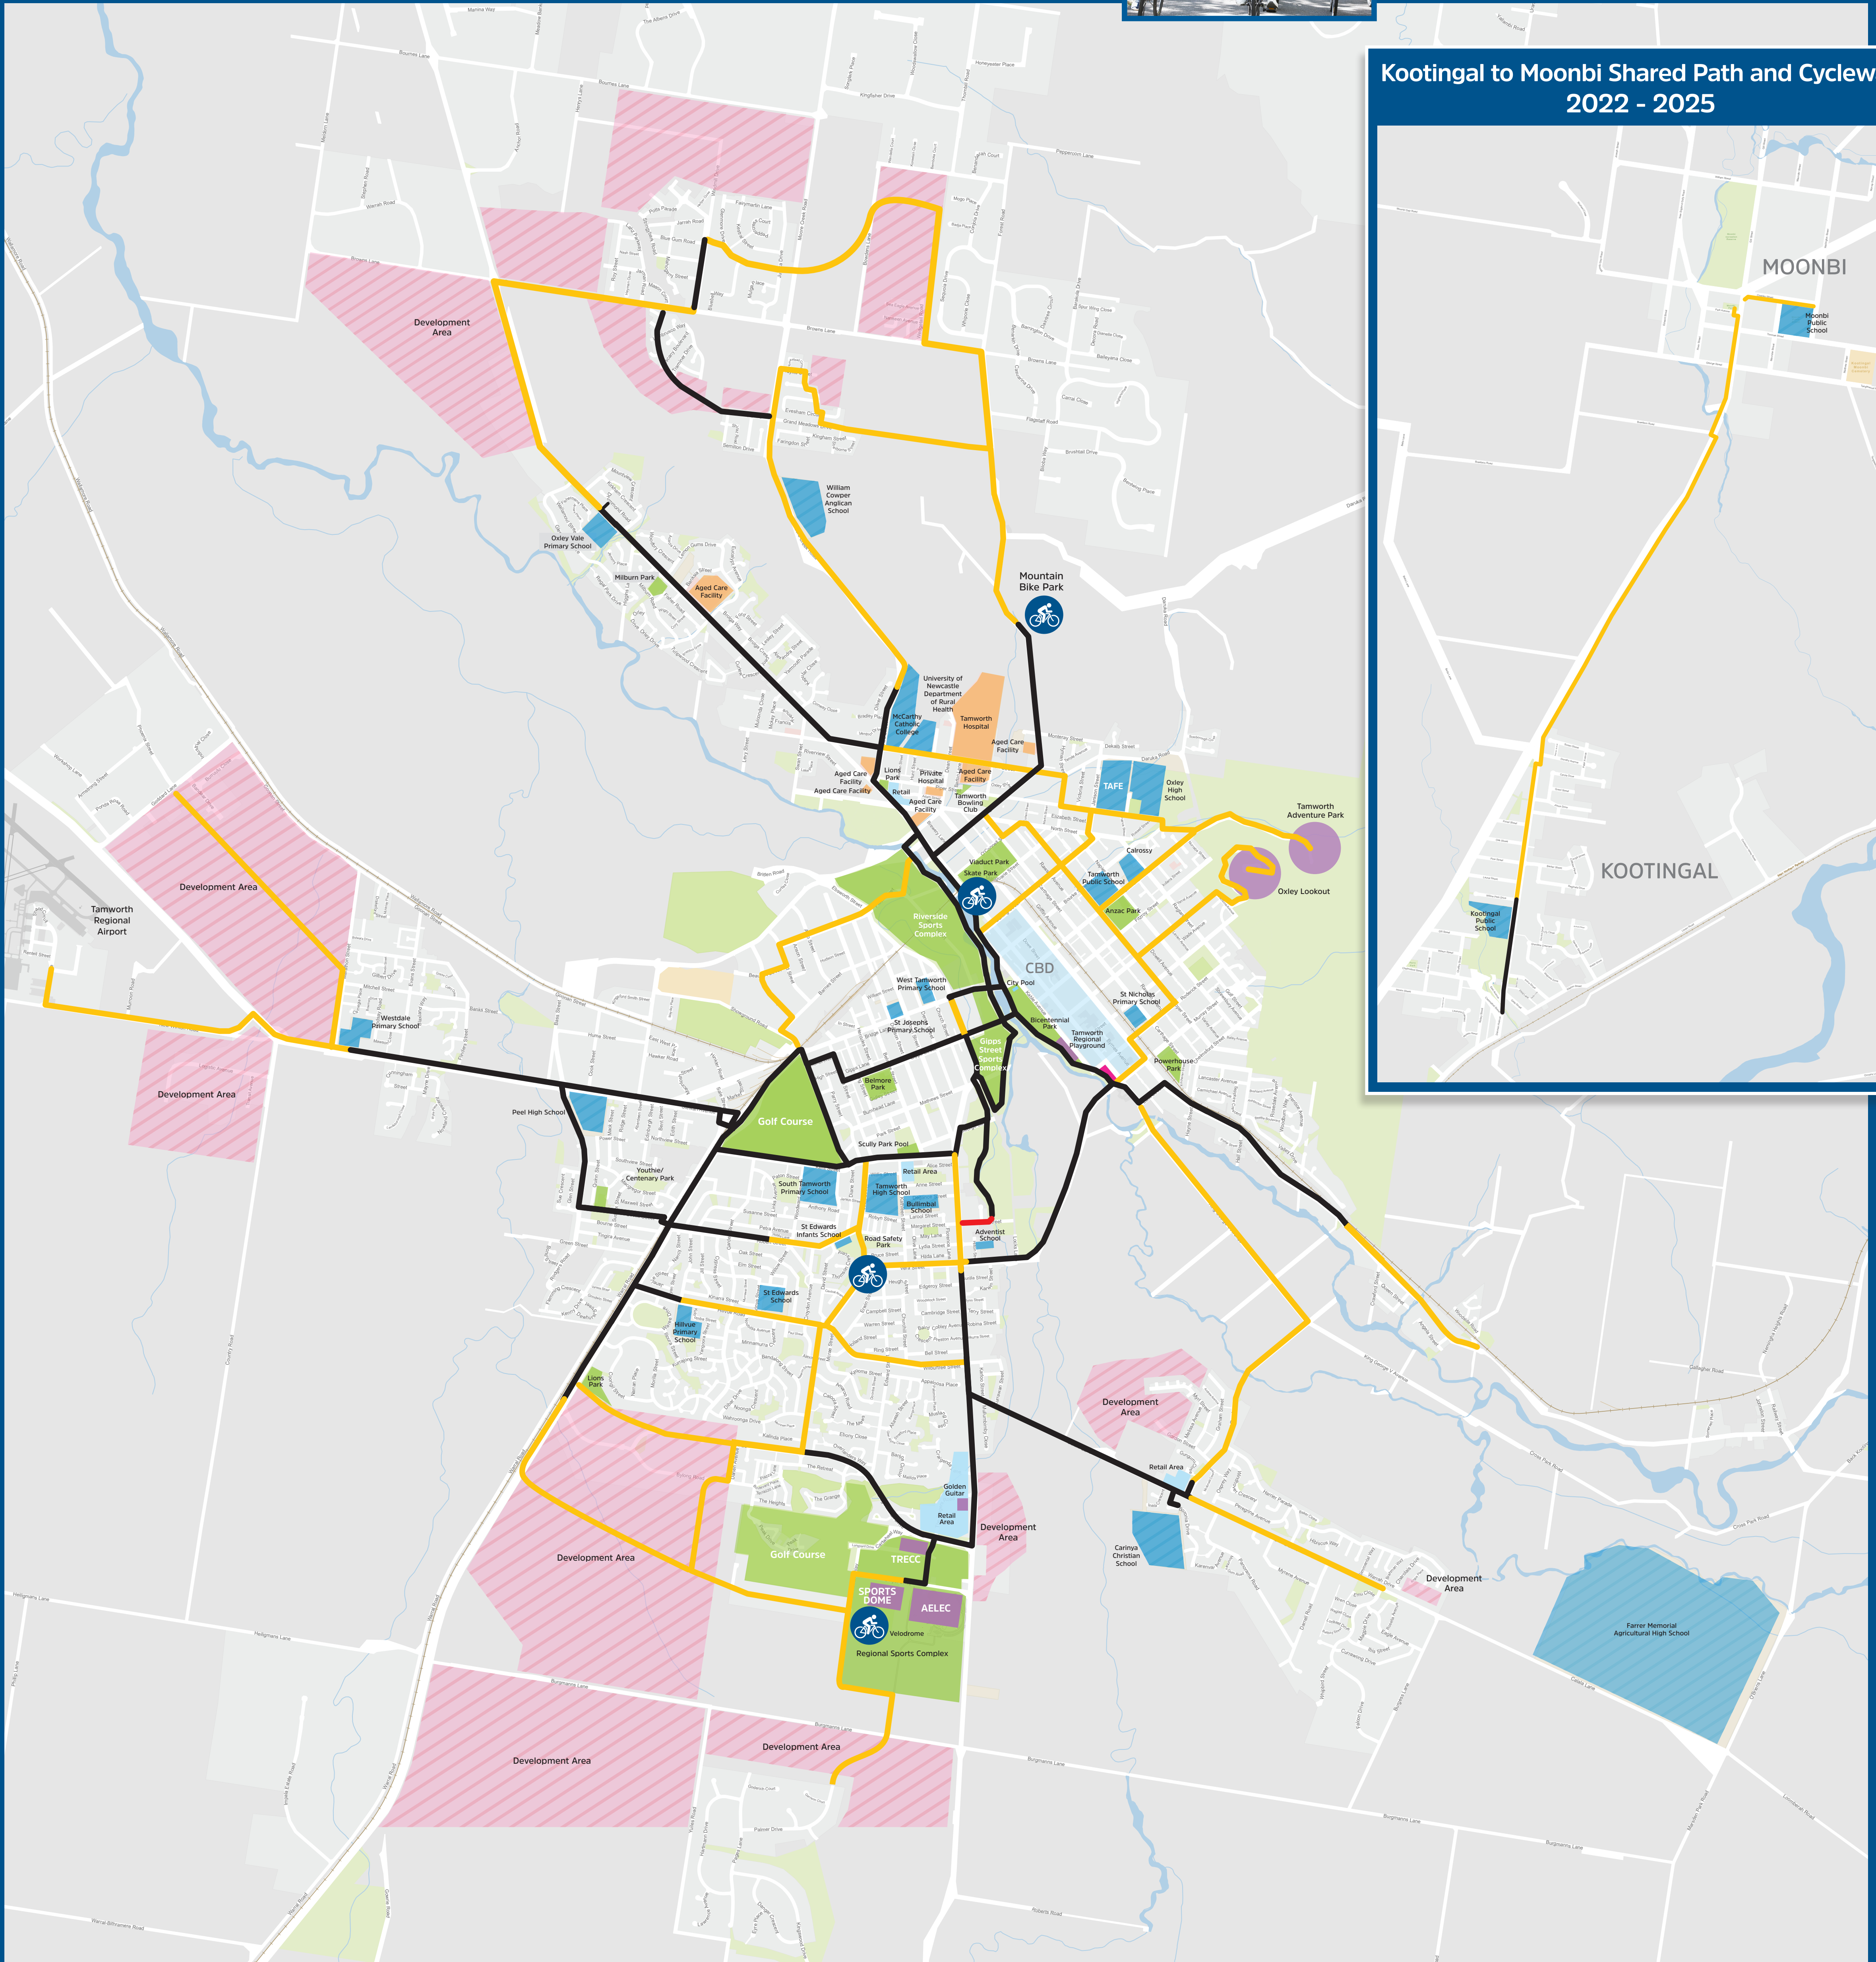

Tamworth Shared Paths and Cycleways

2022 - 2025

Kootingal to Moonbi Shared Path and Cycleway 2022 - 2025

- Legend:**
- Funded Cycleway Network under construction
 - Existing Cycleway Network
 - Longterm Planned Cycleway Network
 - Bike Related Hotspots
 - Developments
 - Medical Zones
 - Schools
 - Tourism Venues
 - Parks/Sports Complexes
 - Retail Areas