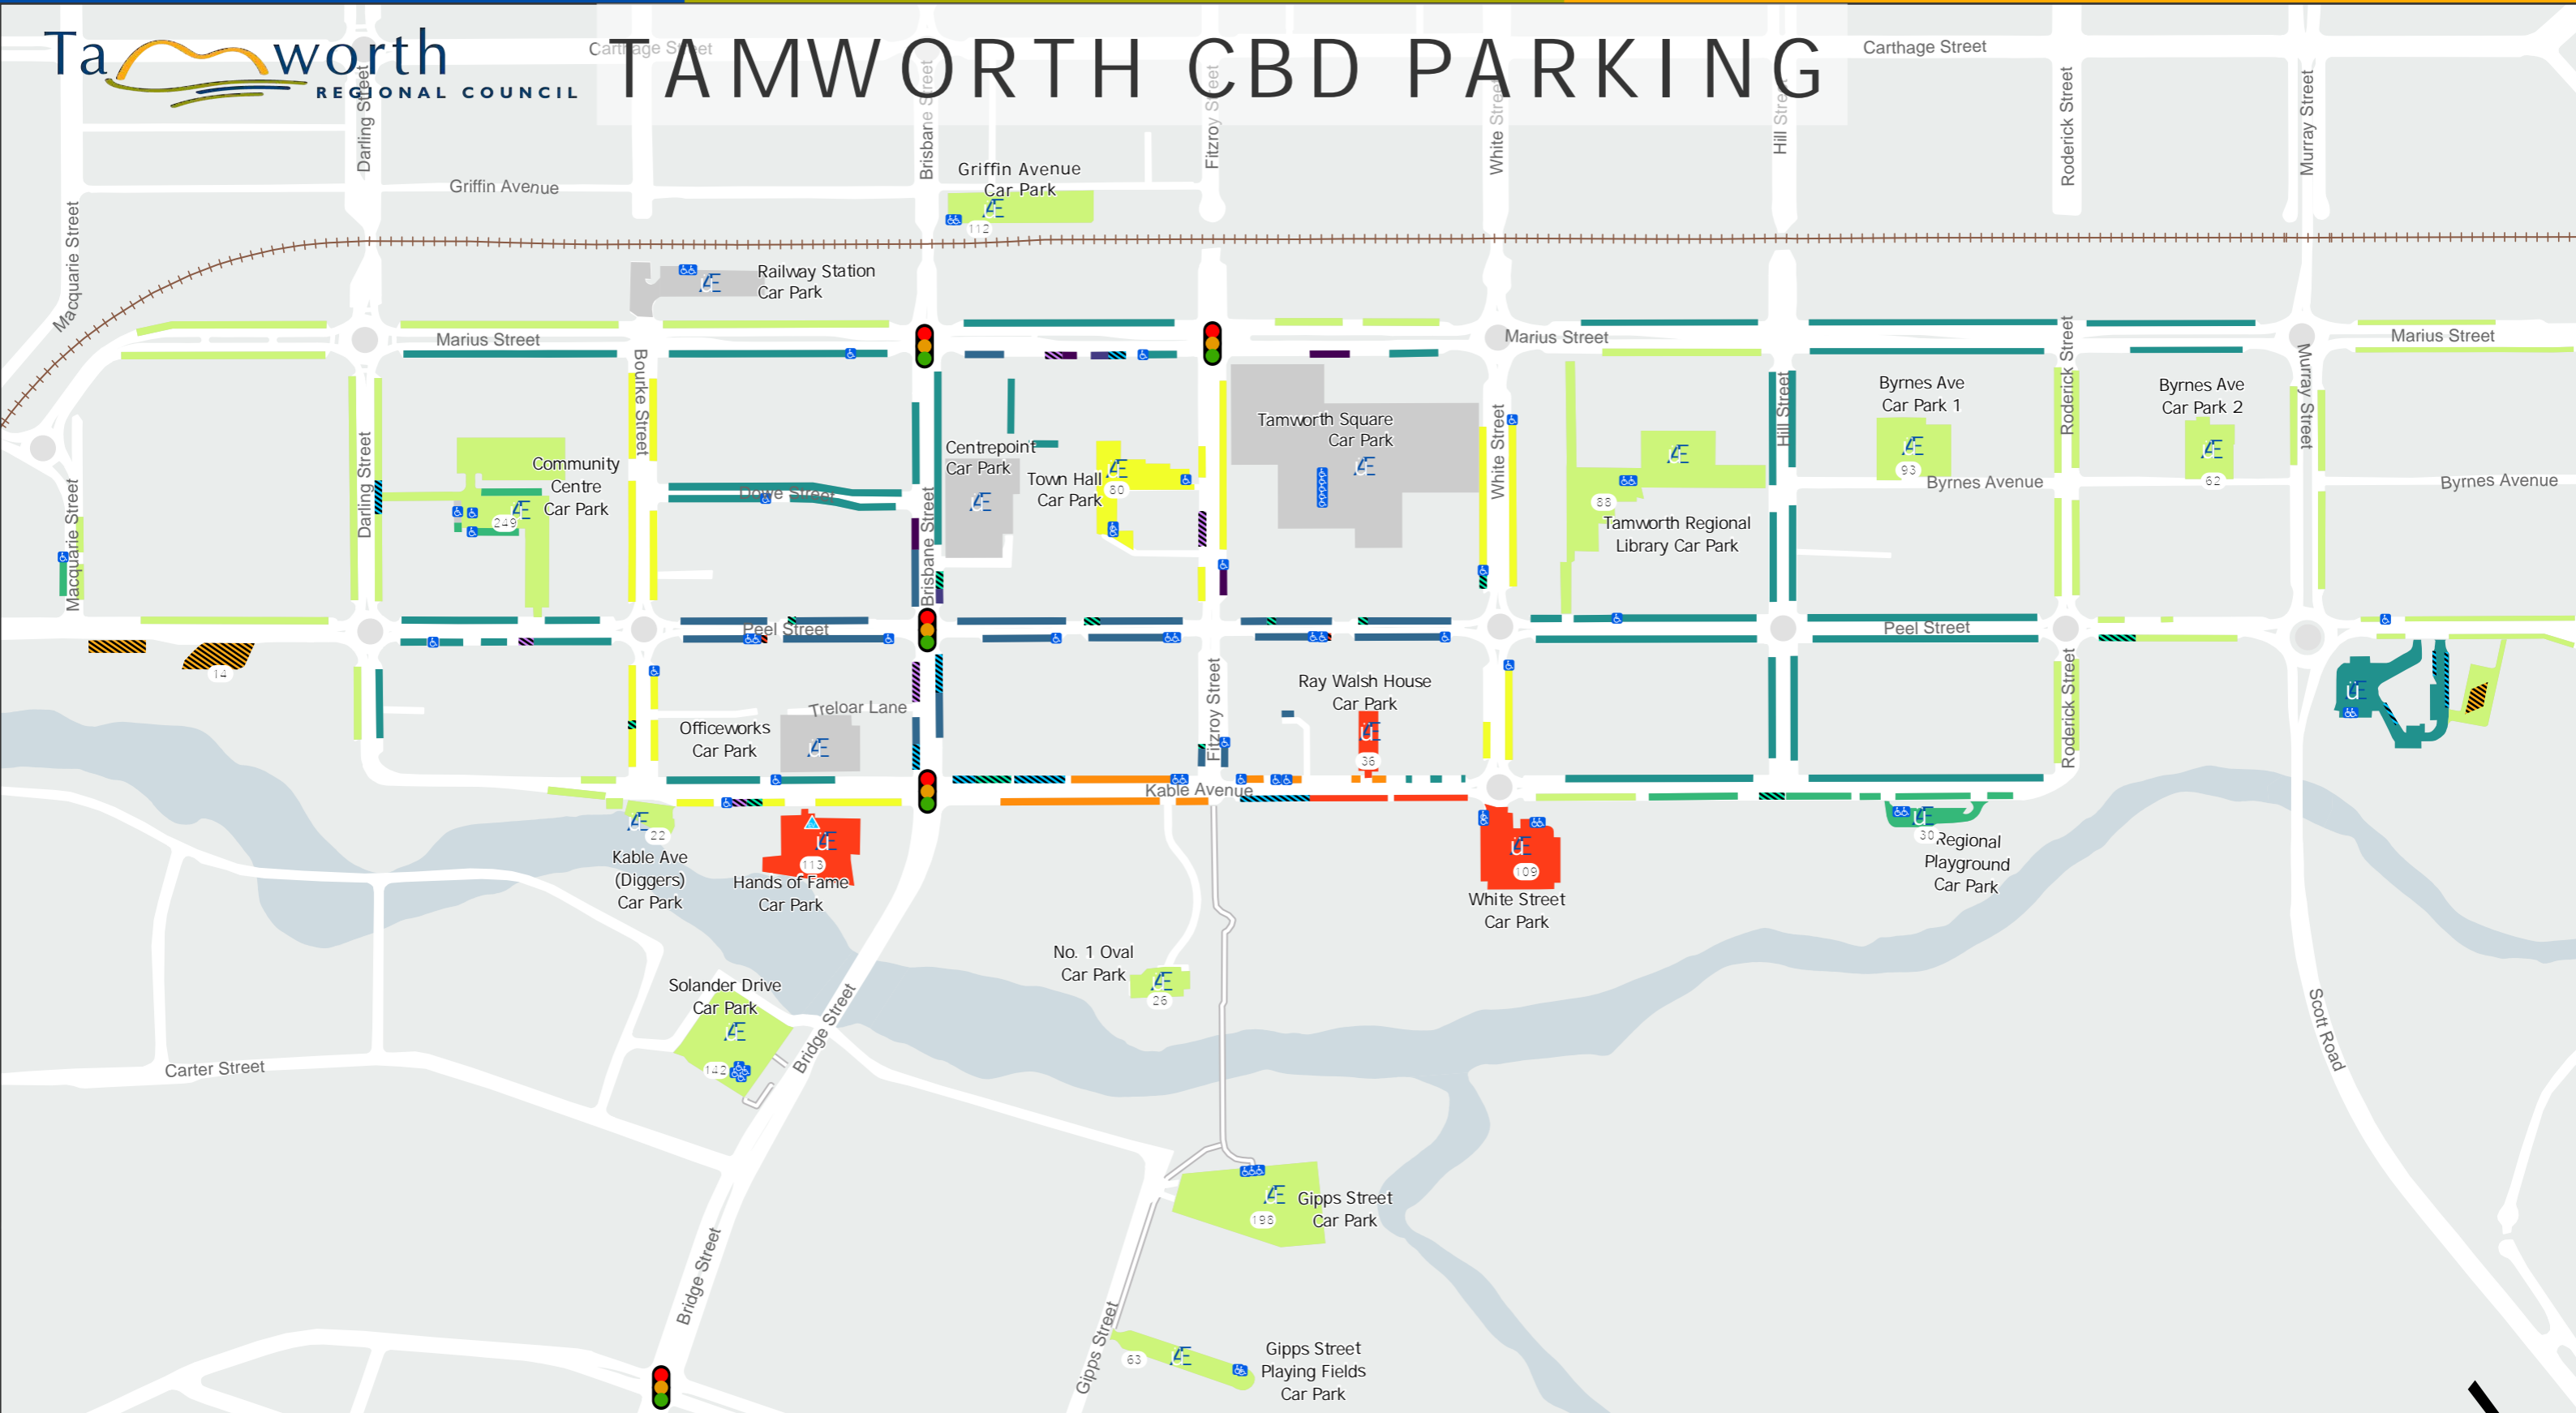

TAMWORTH CBD PARKING

Legend

Free Parking

15 mins	3 hours
30 mins	All Day
1 hour	
2 hours	

Ticketed Parking

2 hours	Fees
4 hours	\$1.20 per hour up to \$3.00 per day.
All Day	\$62.50 Monthly ticket

Non-Council Parking

Non Council

Note: Fees and/or time restrictions may apply to Non-Council car parks.

- Other Parking Zones**
- Disabled
 - Loading Zone
 - Long Vehicle
 - Motorcycle
 - Bus
 - EV Charger
 - Taxi Zone

Note: Car park capacity is displayed within or adjacent to each car park if known.

Example:

Scale @ A3: 1:5,000

Disclaimer: This map has been produced by the GIS and Spatial Services of Tamworth Regional Council using information captured by Tamworth Regional Council and NSW Land and Property Information (August 2023).