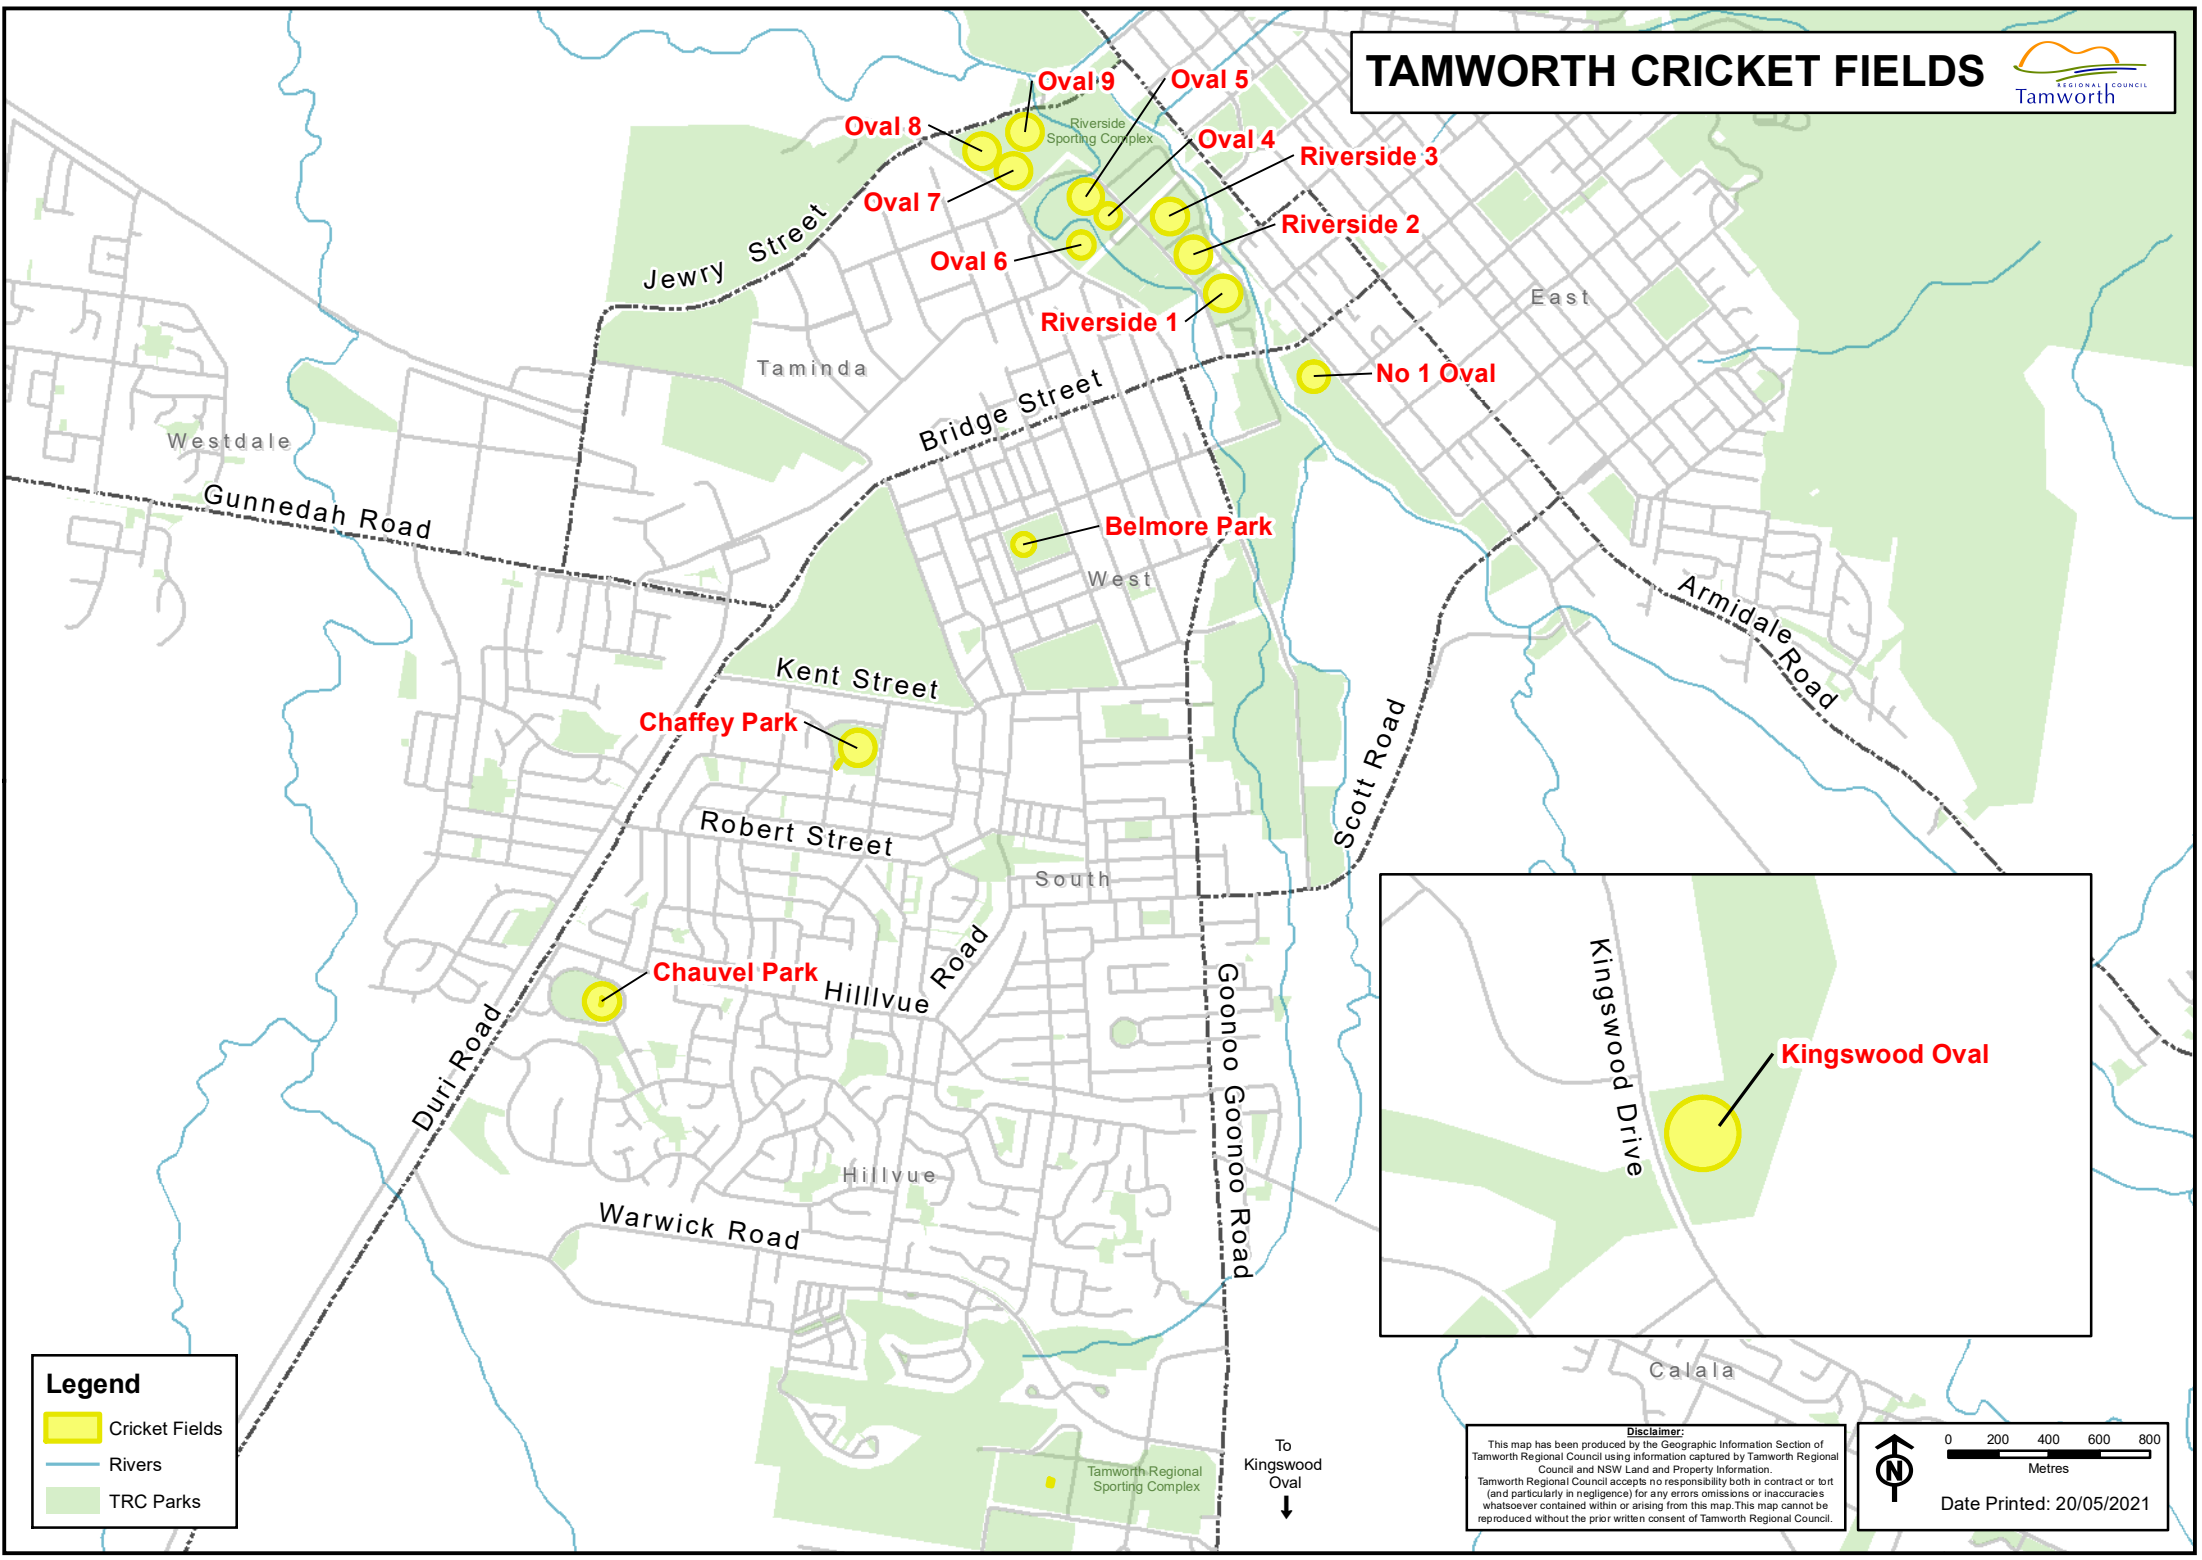

TAMWORTH CRICKET FIELDS

Legend

- Cricket Fields
- Rivers
- TRC Parks

Kingswood Oval

Kingswood Drive

To
Kingswood
Oval
↓

0 200 400 600 800
Metres

Date Printed: 20/05/2021