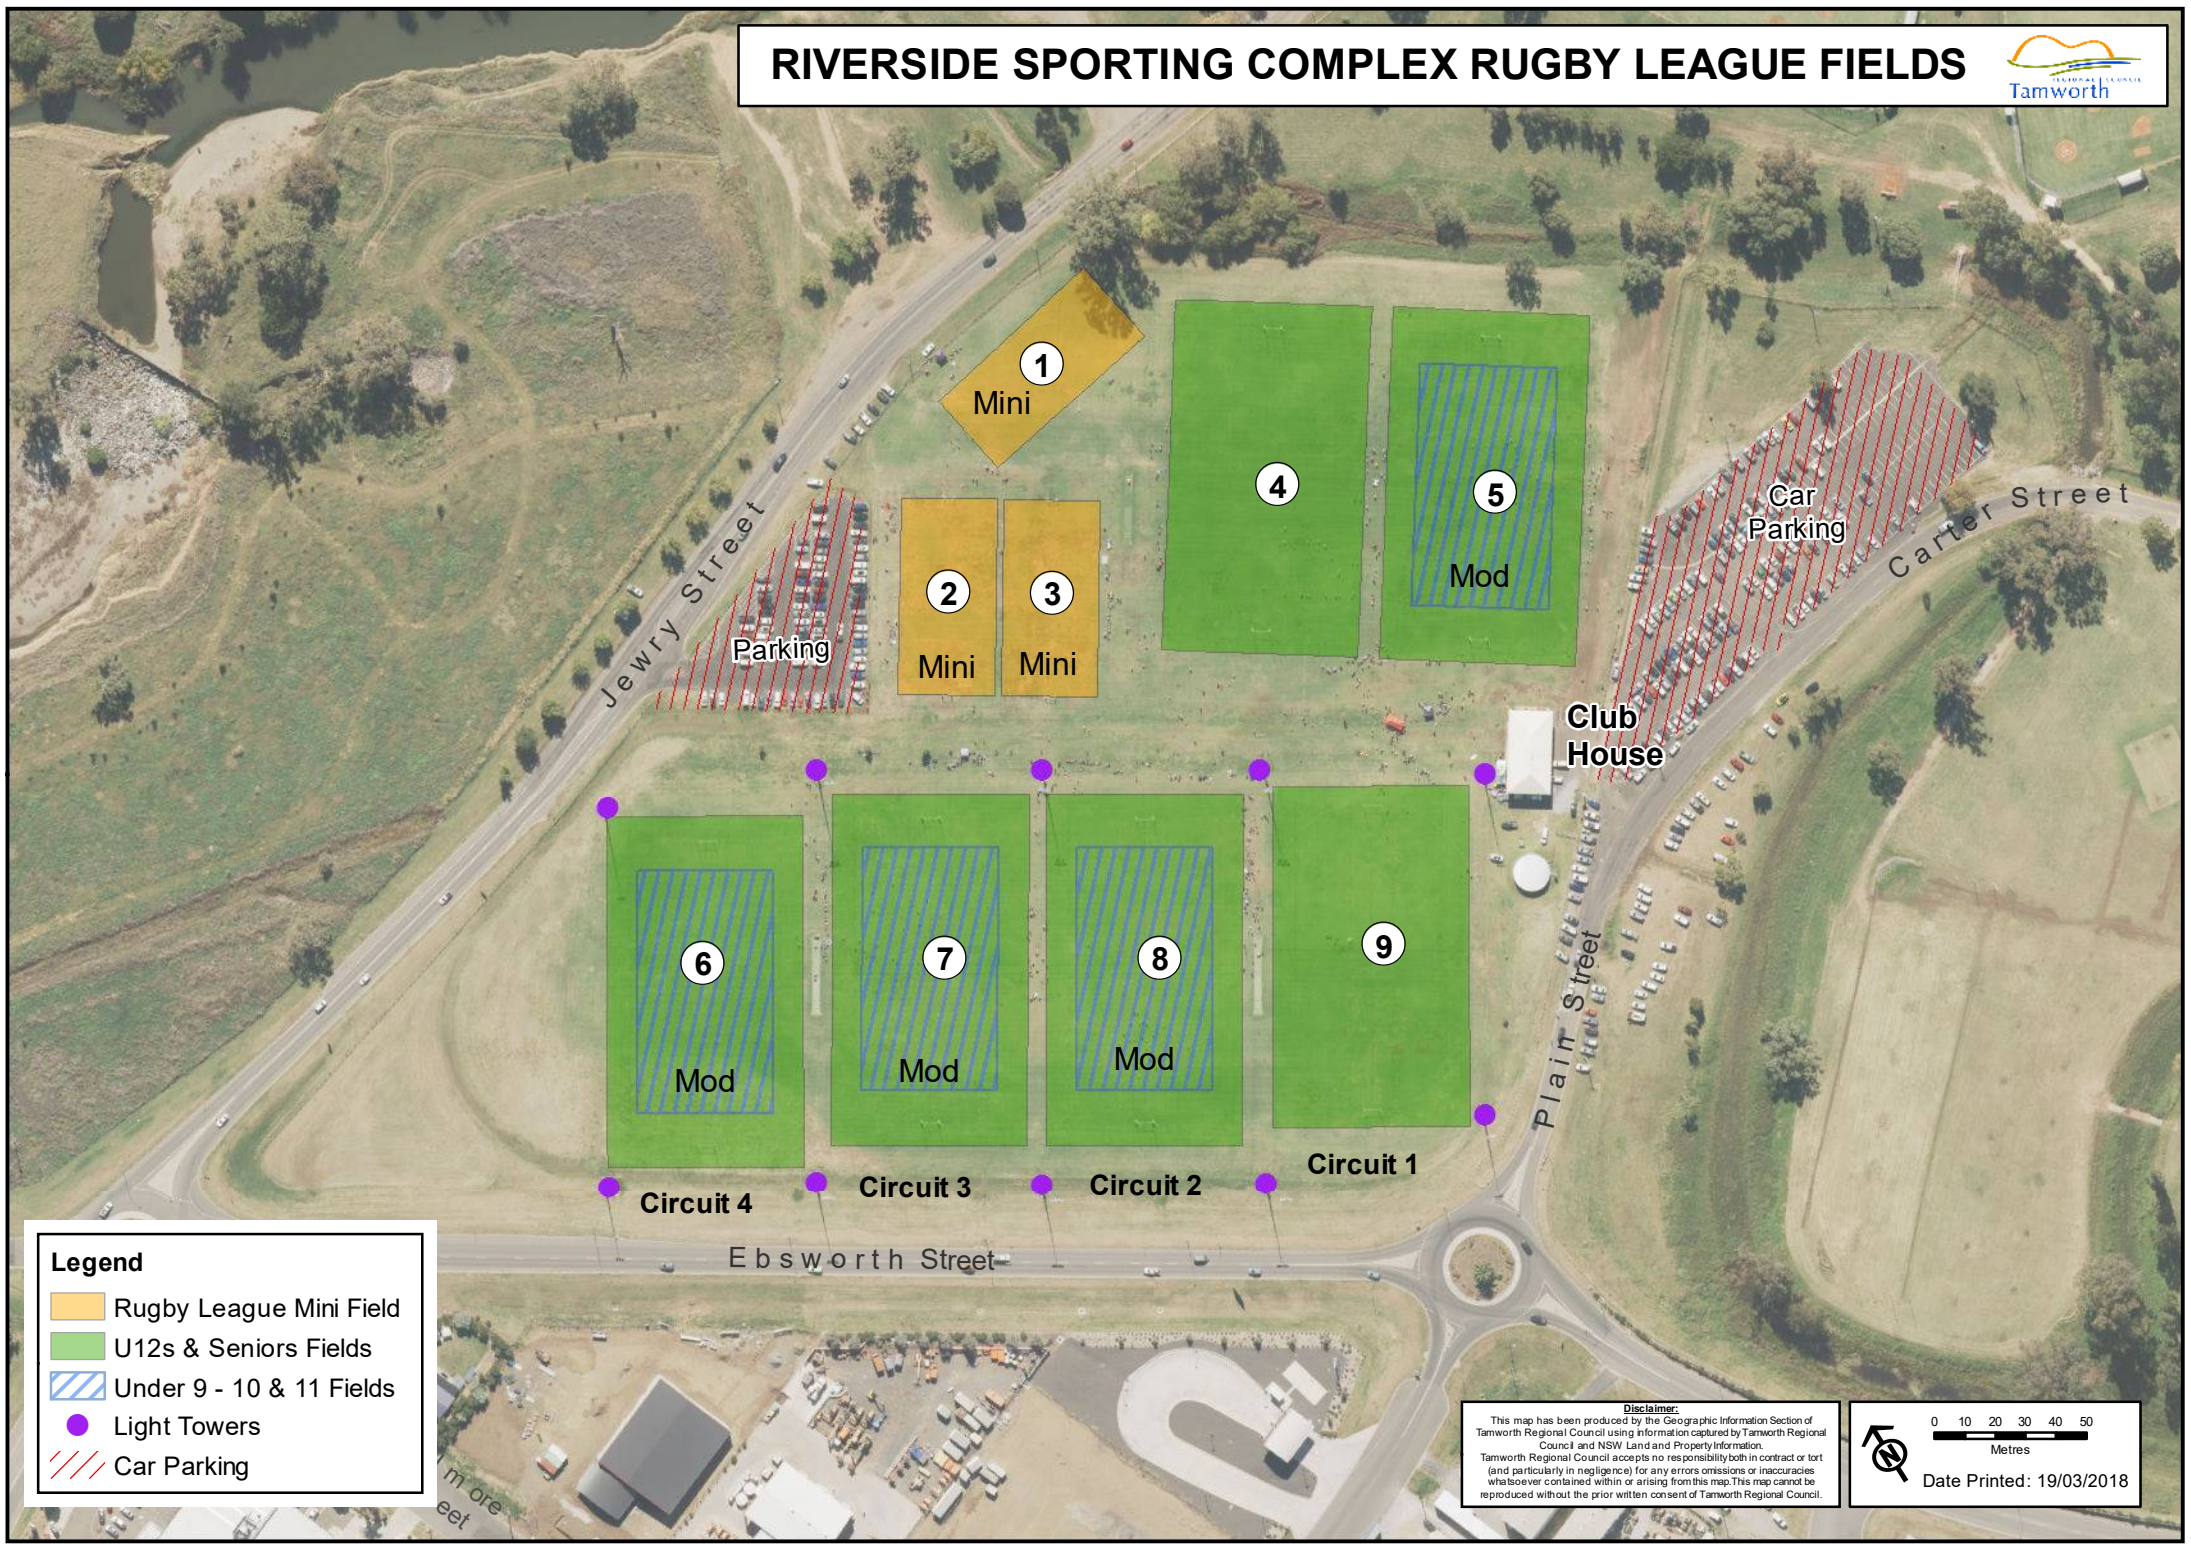

RIVERSIDE SPORTING COMPLEX RUGBY LEAGUE FIELDS

Legend

- Rugby League Mini Field
- U12s & Seniors Fields
- Under 9 - 10 & 11 Fields
- Light Towers
- Car Parking

0 10 20 30 40 50
Metres

Date Printed: 19/03/2018